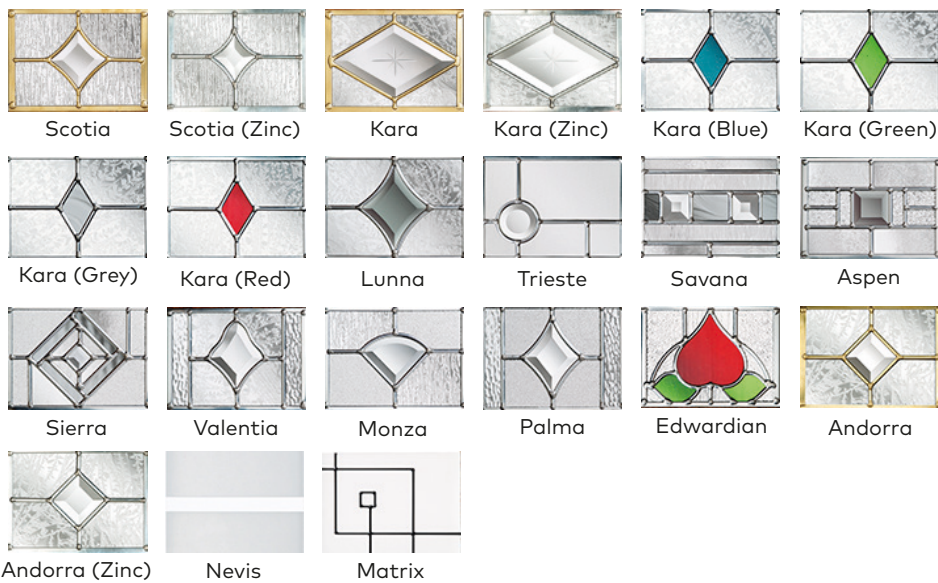

DESIGN
YOUR
DREAM
HOME AT
DOOR-DESIGNER.CO.UK/EYG

Available Colours

www.eygwindows.co.uk

ESPRIT ESC25

Glazing options

Choose a glass pattern

Obscure Glass

- Clear
- Satin
- Stippolyte
- Cotswold
- Contora
- Minster
- Autumn
- Everglade
- Chantilly
- Digital
- Flemish
- Florielle
- Mayflower
- Oak
- Pelerine
- Taffeta
- Sycamore

Available Colours

www.eygwindows.co.uk

ESPRIT ESC26C

Glazing options

Choose a glass pattern

Obscure Glass

- Clear
- Satin
- Stippolyte
- Cotswold
- Contora
- Minster
- Autumn
- Everglade
- Chantilly
- Charcoal Sticks
- Digital
- Flemish
- Florielle
- Mayflower
- Oak
- Pelerine
- Taffeta
- Sycamore

Available Colours

www.eygwindows.co.uk

ESPRIT ESC29C/L/R

Glazing options

Choose a glass pattern

Obscure Glass

- Clear
- Satin
- Stippolyte
- Contora
- Minster
- Autumn
- Everglade
- Chantilly
- Charcoal Sticks
- Digital
- Flemish
- Florielle
- Mayflower
- Oak
- Pelerine
- Taffeta
- Sycamore

Available Colours

www.eygwindows.co.uk

**nxt-
gen**

**ECLAT
EC01**

79

Glazing options

Choose a glass pattern

Obscure Glass