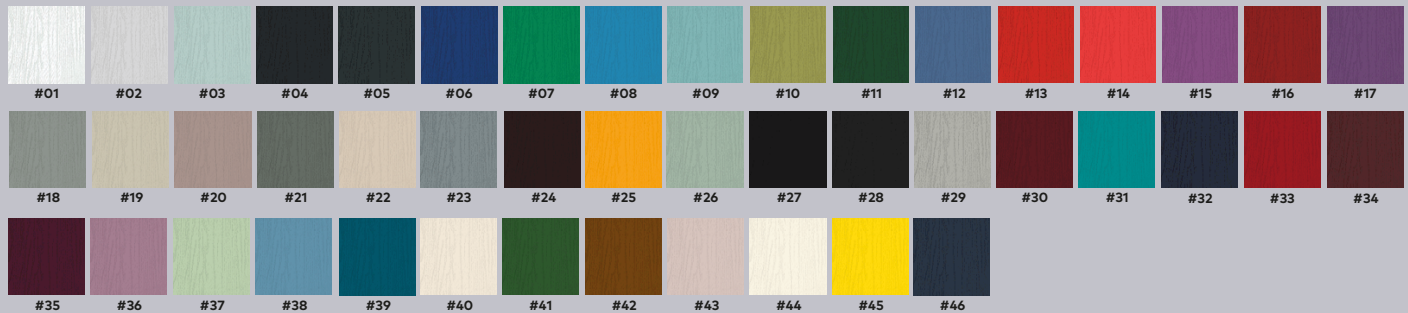

Available Colours

www.eygwindows.co.uk

ESPRIT ESC29C/L/R

Glazing options

Choose a glass pattern

Obscure Glass

- Clear
- Satin
- Stippolyte
- Contora
- Minster
- Autumn
- Everglade
- Chantilly
- Charcoal Sticks
- Digital
- Flemish
- Florielle
- Mayflower
- Oak
- Pelerine
- Taffeta
- Sycamore

Available Colours

www.eygwindows.co.uk

**nxt-
gen**

**ECLAT
EC01**

79

Glazing options

Choose a glass pattern

Obscure Glass