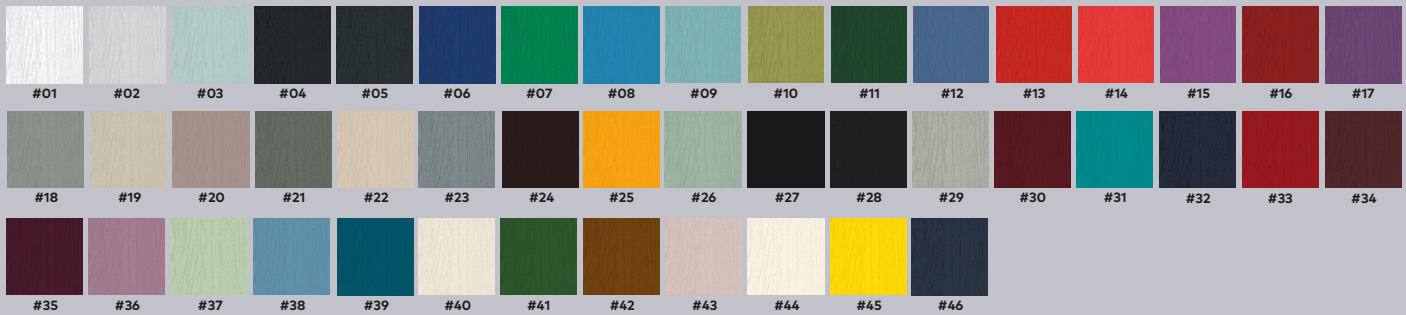

Available Colours

#01	#02	#03	#04	#05	#06	#07	#08	#09	#10	#11	#12	#13	#14	#15	#16	#17
#18	#19	#20	#21	#22	#23	#24	#25	#26	#27	#28	#29	#30	#31	#32	#33	#34
#35	#36	#37	#38	#39	#40	#41	#42	#43	#44	#45	#46					

www.eygwindows.co.uk

ESTEEM ARCH ES03

Glazing options

Choose a glass pattern

Obscure Glass

- Clear
- Satin
- Stippolyte
- Cotswold
- Contora
- Minster
- Autumn
- Everglade
- Chantilly
- Charcoal Sticks
- Digital
- Flemish
- Florielle
- Mayflower
- Oak
- Pelerine
- Taffeta
- Sycamore

Available Colours

www.eygwindows.co.uk

ESTEEM EYEBROW ES04

Glazing options

Choose a glass pattern

Obscure Glass

- Clear
- Satin
- Stippolyte
- Cotswold
- Contora
- Minster
- Autumn
- Everglade
- Chantilly
- Charcoal Sticks
- Digital
- Flemish
- Florielle
- Mayflower
- Oak
- Pelrine
- Taffeta
- Sycamore

Available Colours

www.eygwindows.co.uk

ELEGANCE ARCH EL02

Glazing options

Choose a glass pattern

Obscure Glass

- Clear
- Satin
- Stippolyte
- Cotswold
- Contora
- Minster
- Autumn
- Everglade
- Chantilly
- Charcoal Sticks
- Digital
- Flemish
- Florielle
- Mayflower
- Oak
- Pelrine
- Taffeta
- Sycamore