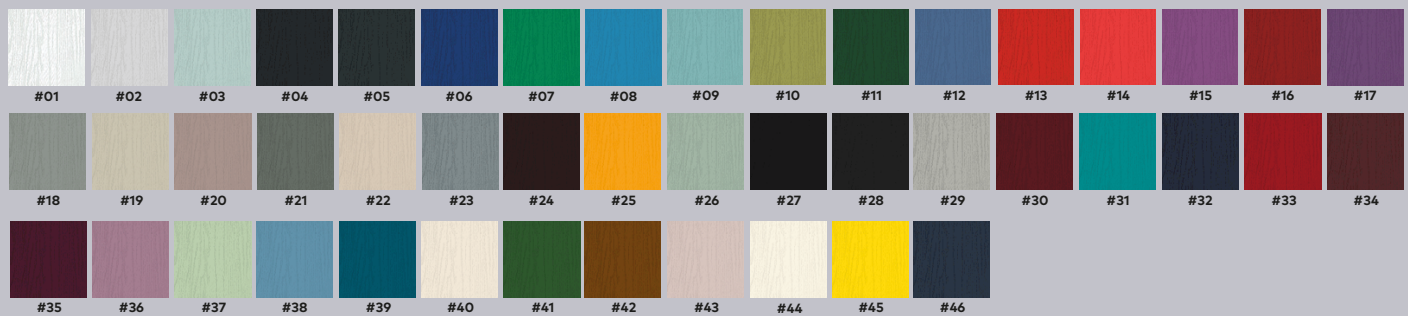

Available Colours

www.eygwindows.co.uk

CLASSICAL CL02

Glazing options

Choose a glass pattern

Obscure Glass

- Clear
- Satin
- Stippolyte
- Cotswold
- Contora
- Minster
- Autumn
- Everglade
- Chantilly
- Charcoal Sticks
- Digital
- Flemish
- Florielle
- Mayflower
- Oak
- Pelerine
- Taffeta
- Sycamore

Available Colours

www.eygwindows.co.uk

CLASSICAL HALF-GLAZED CL03

Glazing options

Choose a glass pattern

Obscure Glass

- Clear
- Satin
- Stippolyte
- Cotswold
- Contora
- Minster
- Autumn
- Everglade
- Chantilly
- Charcoal Sticks
- Digital
- Flemish
- Florielle
- Mayflower
- Oak
- Pelerine
- Taffeta
- Sycamore

Available Colours

www.eygwindows.co.uk

**nxt-
gen**
next-generation

ESTEEM ES02

Glazing options

Choose a glass pattern

Obscure Glass

- Clear
- Satin
- Stippolyte
- Cotswold
- Contora
- Minster
- Autumn
- Everglade
- Chantilly
- Charcoal Sticks
- Digital
- Flemish
- Florielle
- Mayflower
- Oak
- Pelerine
- Taffeta
- Sycamore

Available Colours

www.eygwindows.co.uk

COLOUR RANGE

Interior & Exterior

 #01 White	 #02 Light Grey	 #03 Duck Egg	 #04 Black Grey	 #05 Anthracite Grey	 #06 Ultramarine Blue	 #07 Traffic Green	 #08 Sky Blue
 #09 Pastel Turquoise	 #10 Olive Yellow	 #11 Green	 #12 Distant Blue	 #13 Vermilion	 #14 Traffic Red	 #15 Signal Violet	 #16 Red
 #17 Blue Lilac	 #18 Traffic Grey A	 #19 Silk Grey	 #20 Sable	 #21 Mouse Grey	 #22 Honey Beige	 #23 Silver Grey	 #24 Distinction Oak Brown
 #25 Dahlia Yellow	 #26 Chartwell	 #27 Black	 #28 Black Brown	 #29 Agate Grey	 #30 Wine Red	 #31 Turquoise Blue	 #32 Steel Blue
 #33 Ruby Red	 #34 Rosewood	 #35 Purple Violet	 #36 Pastel Violet	 #37 Pastel Green	 #38 Pastel Blue	 #39 Azure Blue	 #40 Magnolia
 #41 Leaf Green	 #42 Gold Oak	 #43 Dusty Pink	 #44 Cream	 #45 Colza Yellow	 #46 Blue		