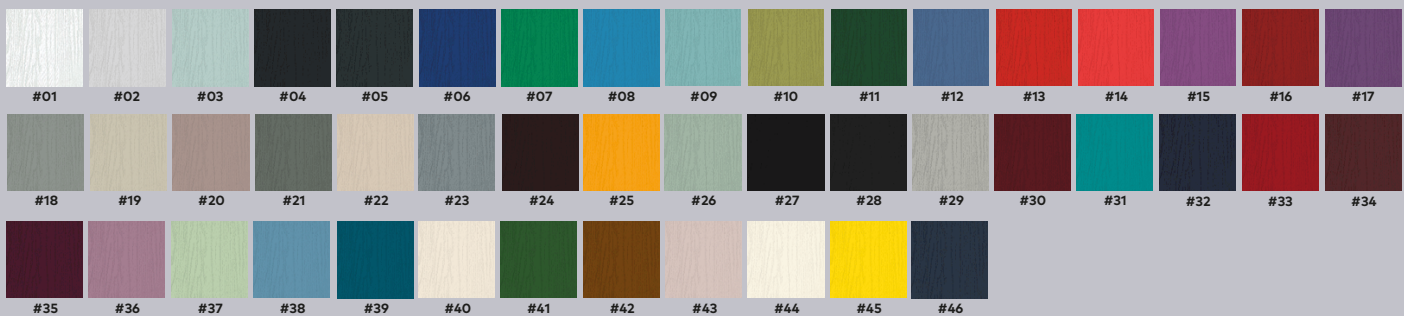

Available Colours

#01	#02	#03	#04	#05	#06	#07	#08	#09	#10	#11	#12	#13	#14	#15	#16	#17
#18	#19	#20	#21	#22	#23	#24	#25	#26	#27	#28	#29	#30	#31	#32	#33	#34
#35	#36	#37	#38	#39	#40	#41	#42	#43	#44	#45	#46					

Odessa

Obscure Glass

Clear
Satin
Stippolyte

DESIGN YOUR
DREAM HOME AT
DOOR-DESIGNER.CO.UK/EYG

Available Colours

www.eygwindows.co.uk

ESPRIT ESC17C/L/R

Glazing options