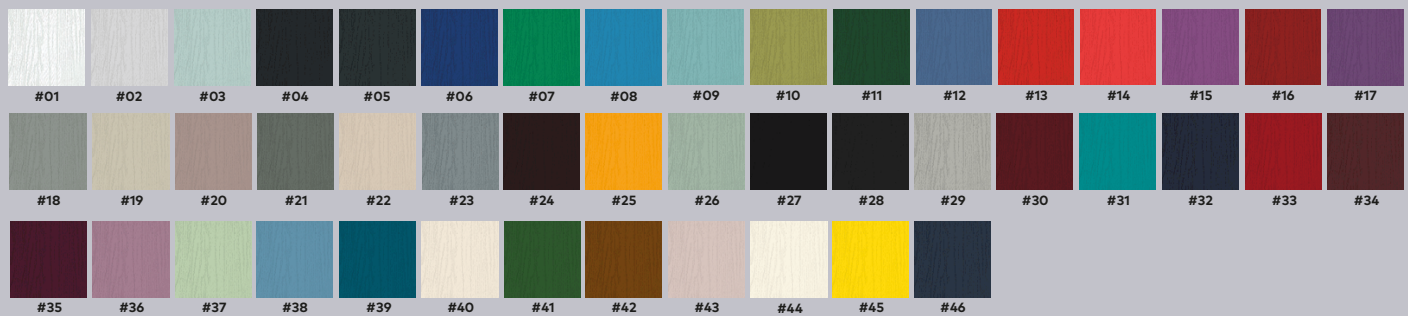

Available Colours

www.eygwindows.co.uk

**nxt-
gen**

**ECLAT
EC01**

79

Glazing options

Choose a glass pattern

Obscure Glass

- Clear
- Satin
- Stippolyte
- Cotswold
- Contora
- Minster
- Autumn
- Everglade
- Chantilly
- Digital
- Flemish
- Florielle
- Mayflower
- Oak
- Pelerine
- Taffeta
- Sycamore

Available Colours

www.eygwindows.co.uk

Available Colours

www.eygwindows.co.uk

CLASSICAL CL02

Glazing options

Choose a glass pattern

Obscure Glass

- Clear
- Satin
- Stippolyte
- Cotswold
- Contora
- Minster
- Autumn
- Everglade
- Chantilly
- Charcoal Sticks
- Digital
- Flemish
- Florielle
- Mayflower
- Oak
- Pelerine
- Taffeta
- Sycamore