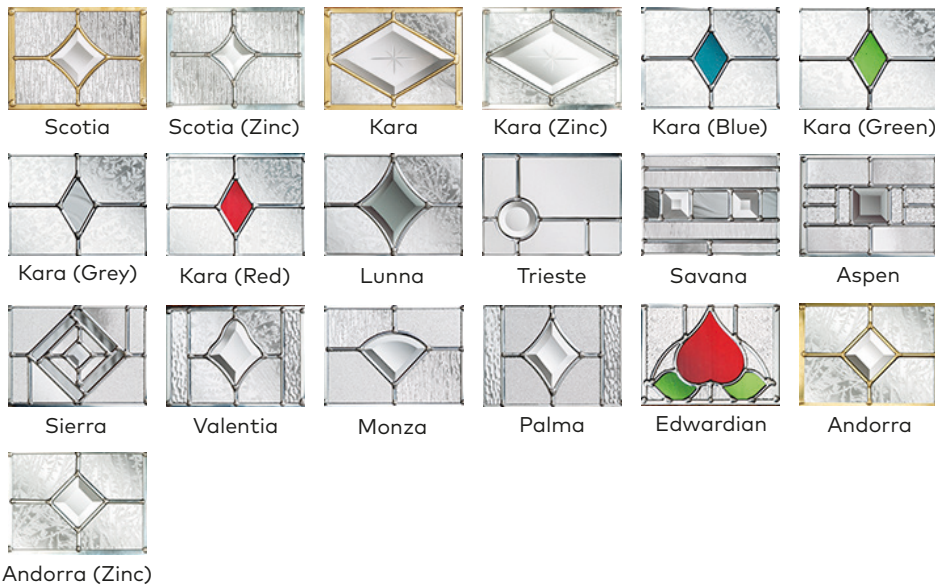

Available Colours

www.eygwindows.co.uk

ESPRIT ESC29C/L/R

Glazing options

Choose a glass pattern

Obscure Glass

- Clear
- Satin
- Stippolyte
- Contora
- Minster
- Autumn
- Everglade
- Chantilly
- Charcoal Sticks
- Digital
- Flemish
- Florielle
- Mayflower
- Oak
- Pelerine
- Taffeta
- Sycamore

Available Colours

www.eygwindows.co.uk

**nxt-
gen**

**ECLAT
EC01**

79

Glazing options

Choose a glass pattern

Obscure Glass

- Clear
- Satin
- Stippolyte
- Cotswold
- Contora
- Minster
- Autumn
- Everglade
- Chantilly
- Digital
- Flemish
- Florielle
- Mayflower
- Oak
- Pelerine
- Taffeta
- Sycamore

Available Colours

www.eygwindows.co.uk