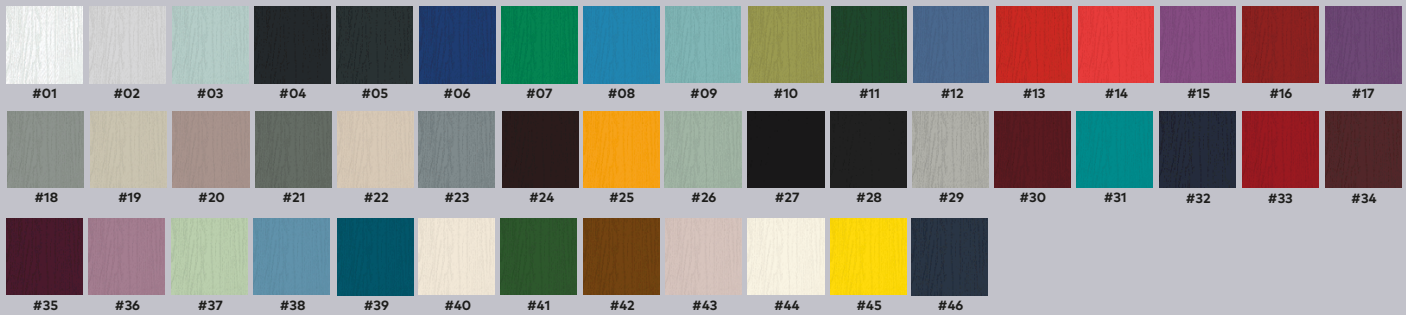

Available Colours

#01	#02	#03	#04	#05	#06	#07	#08	#09	#10	#11	#12	#13	#14	#15	#16	#17
#18	#19	#20	#21	#22	#23	#24	#25	#26	#27	#28	#29	#30	#31	#32	#33	#34
#35	#36	#37	#38	#39	#40	#41	#42	#43	#44	#45	#46					

Available Colours

www.eygwindows.co.uk

ESTEEM EYEBROW ES04

Glazing options

Choose a glass pattern

Obscure Glass

- Clear
- Satin
- Stippolyte
- Cotswold
- Contora
- Minster
- Autumn
- Everglade
- Chantilly
- Charcoal Sticks
- Digital
- Flemish
- Florielle
- Mayflower
- Oak
- Pelrine
- Taffeta
- Sycamore

Available Colours

www.eygwindows.co.uk

ELEGANCE ARCH EL02

Glazing options

Choose a glass pattern

Obscure Glass

- Clear
- Satin
- Stippolyte
- Cotswold
- Contora
- Minster
- Autumn
- Everglade
- Chantilly
- Charcoal Sticks
- Digital
- Flemish
- Florielle
- Mayflower
- Oak
- Pelrine
- Taffeta
- Sycamore

Available Colours

www.eygwindows.co.uk

ELEGANCE

ARCH

(WITH GRID)

EL06

Glazing options

Choose a glass pattern