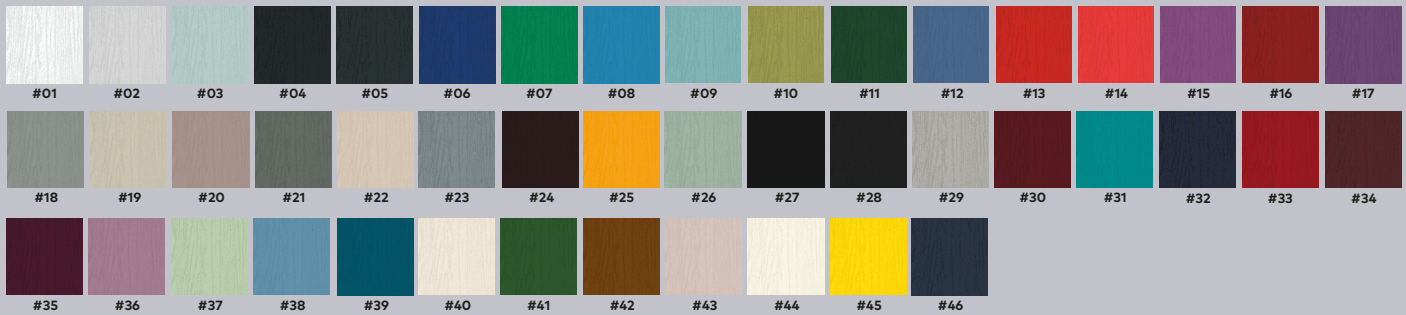

Available Colours

www.eygwindows.co.uk