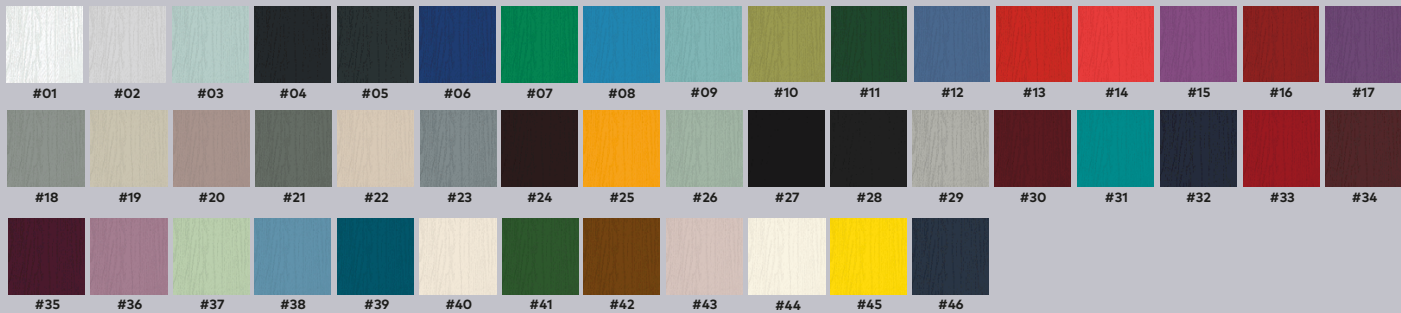

Available Colours

www.eygwindows.co.uk

**nxt-
gen**
next-generation

ESTEEM ES02

Glazing options

Choose a glass pattern

Obscure Glass

- Clear
- Satin
- Stippolyte
- Cotswold
- Contora
- Minster
- Autumn
- Everglade
- Chantilly
- Charcoal Sticks
- Digital
- Flemish
- Florielle
- Mayflower
- Oak
- Pelerine
- Taffeta
- Sycamore

Available Colours

www.eygwindows.co.uk

Glazing options

Choose a glass pattern

Obscure Glass

- Clear
- Satin
- Stippolyte
- Cotswold
- Contora
- Minster
- Everglade
- Chantilly
- Charcoal Sticks
- Digital
- Flemish
- Florielle
- Oak
- Pelerine
- Taffeta
- Sycamore

Available Colours

www.eygwindows.co.uk

COLOUR RANGE

Interior & Exterior

 #01 White	 #02 Light Grey	 #03 Duck Egg	 #04 Black Grey	 #05 Anthracite Grey	 #06 Ultramarine Blue	 #07 Traffic Green	 #08 Sky Blue
 #09 Pastel Turquoise	 #10 Olive Yellow	 #11 Green	 #12 Distant Blue	 #13 Vermilion	 #14 Traffic Red	 #15 Signal Violet	 #16 Red
 #17 Blue Lilac	 #18 Traffic Grey A	 #19 Silk Grey	 #20 Sable	 #21 Mouse Grey	 #22 Honey Beige	 #23 Silver Grey	 #24 Distinction Oak Brown
 #25 Dahlia Yellow	 #26 Chartwell	 #27 Black	 #28 Black Brown	 #29 Agate Grey	 #30 Wine Red	 #31 Turquoise Blue	 #32 Steel Blue
 #33 Ruby Red	 #34 Rosewood	 #35 Purple Violet	 #36 Pastel Violet	 #37 Pastel Green	 #38 Pastel Blue	 #39 Azure Blue	 #40 Magnolia
 #41 Leaf Green	 #42 Gold Oak	 #43 Dusty Pink	 #44 Cream	 #45 Colza Yellow	 #46 Blue		