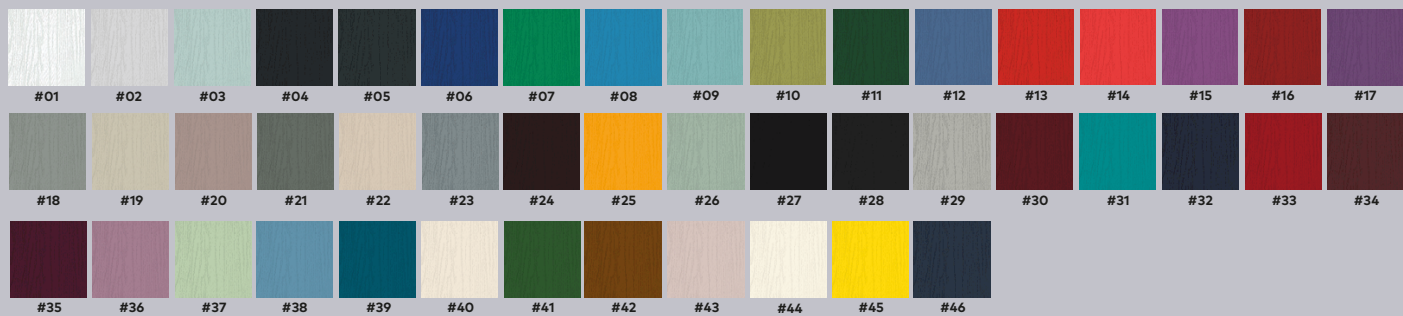

- Clear
- Satin
- Stippolyte
- Cotswold
- Contora
- Minster
- Autumn
- Everglade
- Chantilly
- Digital
- Flemish
- Florielle
- Mayflower
- Oak
- Pelerine
- Taffeta
- Sycamore

Available Colours

www.eygwindows.co.uk

Available Colours

www.eygwindows.co.uk

CLASSICAL CL02

Glazing options

Choose a glass pattern

Obscure Glass

- Clear
- Satin
- Stippolyte
- Cotswold
- Contora
- Minster
- Autumn
- Everglade
- Chantilly
- Charcoal Sticks
- Digital
- Flemish
- Florielle
- Mayflower
- Oak
- Pelerine
- Taffeta
- Sycamore

Available Colours

www.eygwindows.co.uk

CLASSICAL HALF-GLAZED CL03

Glazing options

Choose a glass pattern

Obscure Glass

- Clear
- Satin
- Stippolyte
- Cotswold
- Contora
- Minster
- Autumn
- Everglade
- Chantilly
- Charcoal Sticks
- Digital
- Flemish
- Florielle
- Mayflower
- Oak
- Pelerine
- Taffeta
- Sycamore

Available Colours

www.eygwindows.co.uk

COLOUR RANGE

Interior & Exterior

 #01 White	 #02 Light Grey	 #03 Duck Egg	 #04 Black Grey	 #05 Anthracite Grey	 #06 Ultramarine Blue	 #07 Traffic Green	 #08 Sky Blue
 #09 Pastel Turquoise	 #10 Olive Yellow	 #11 Green	 #12 Distant Blue	 #13 Vermilion	 #14 Traffic Red	 #15 Signal Violet	 #16 Red
 #17 Blue Lilac	 #18 Traffic Grey A	 #19 Silk Grey	 #20 Sable	 #21 Mouse Grey	 #22 Honey Beige	 #23 Silver Grey	 #24 Distinction Oak Brown
 #25 Dahlia Yellow	 #26 Chartwell	 #27 Black	 #28 Black Brown	 #29 Agate Grey	 #30 Wine Red	 #31 Turquoise Blue	 #32 Steel Blue
 #33 Ruby Red	 #34 Rosewood	 #35 Purple Violet	 #36 Pastel Violet	 #37 Pastel Green	 #38 Pastel Blue	 #39 Azure Blue	 #40 Magnolia
 #41 Leaf Green	 #42 Gold Oak	 #43 Dusty Pink	 #44 Cream	 #45 Colza Yellow	 #46 Blue		