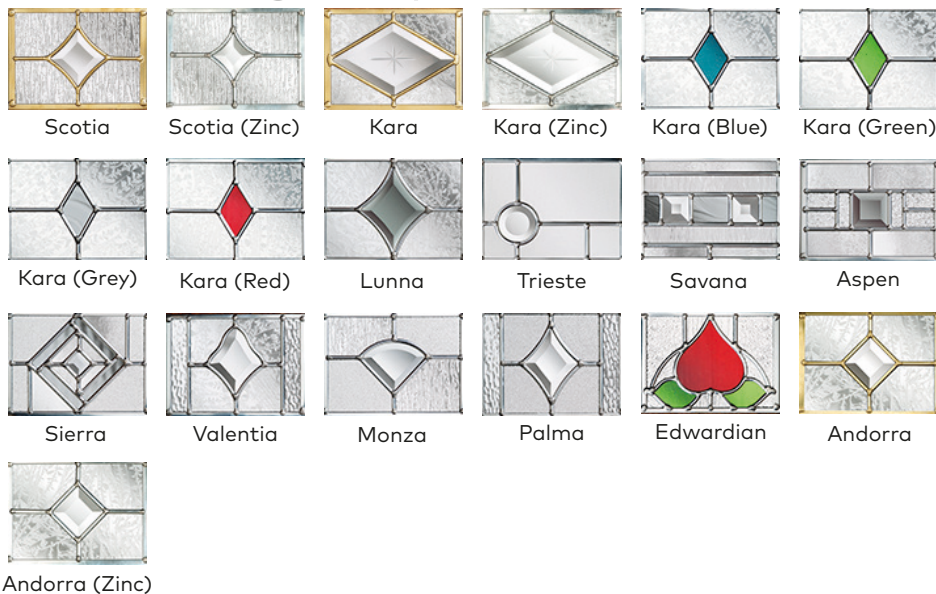

DESIGN YOUR
DREAM HOME AT
DOOR-DESIGNER.CO.UK/EYG

Available Colours

www.eygwindows.co.uk

RENOWN DIAMOND RE03

Glazing options

Choose a glass pattern

Obscure Glass

- Clear
- Stippolyte
- Cotswold
- Contora
- Minster
- Autumn
- Everglade
- Chantilly
- Charcoal Sticks
- Digital
- Flemish
- Florielle
- Mayflower
- Oak
- Pelerine
- Taffeta
- Sycamore

Available Colours

www.eygwindows.co.uk

RENOWN HALF GLAZED RE05

Glazing options

Choose a glass pattern

Obscure Glass

- Clear
- Stippolyte
- Cotswold
- Contora
- Minster
- Everglade
- Chantilly
- Charcoal Sticks
- Digital
- Flemish
- Florielle
- Oak
- Pelerine
- Taffeta
- Sycamore

Available Colours

www.eygwindows.co.uk

ESTEEM ES10

Glazing options

Choose a glass pattern

Edwardian

Mini Blind

Kara Zinc