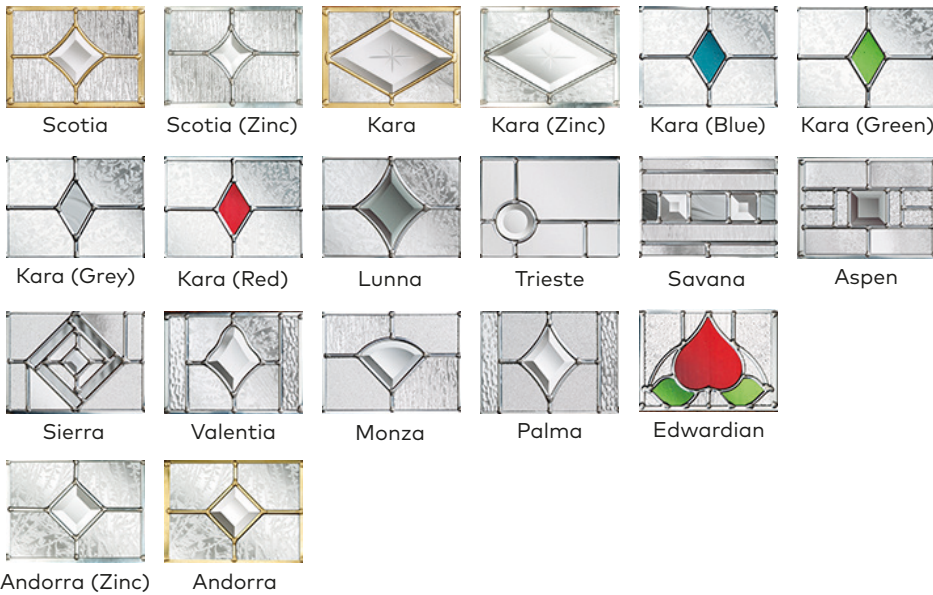

Available Colours

#01	#02	#03	#04	#05	#06	#07	#08	#09	#10	#11	#12	#13	#14	#15	#16	#17
#18	#19	#20	#21	#22	#23	#24	#25	#26	#27	#28	#29	#30	#31	#32	#33	#34
#35	#36	#37	#38	#39	#40	#41	#42	#43	#44	#45	#46					

www.eygwindows.co.uk

ESTEEM ARCH ES03

Glazing options

Choose a glass pattern

Obscure Glass

- Clear
- Satin
- Stippolyte
- Cotswold
- Contora
- Minster
- Autumn
- Everglade
- Chantilly
- Charcoal Sticks
- Digital
- Flemish
- Florielle
- Mayflower
- Oak
- Pelerine
- Taffeta
- Sycamore

Available Colours

www.eygwindows.co.uk

ESTEEM EYEBROW ES04

Glazing options

Choose a glass pattern

Obscure Glass

- Clear
- Satin
- Stippolyte
- Cotswold
- Contora
- Minster
- Autumn
- Everglade
- Chantilly
- Charcoal Sticks
- Digital
- Flemish
- Florielle
- Mayflower
- Oak
- Pelrine
- Taffeta
- Sycamore