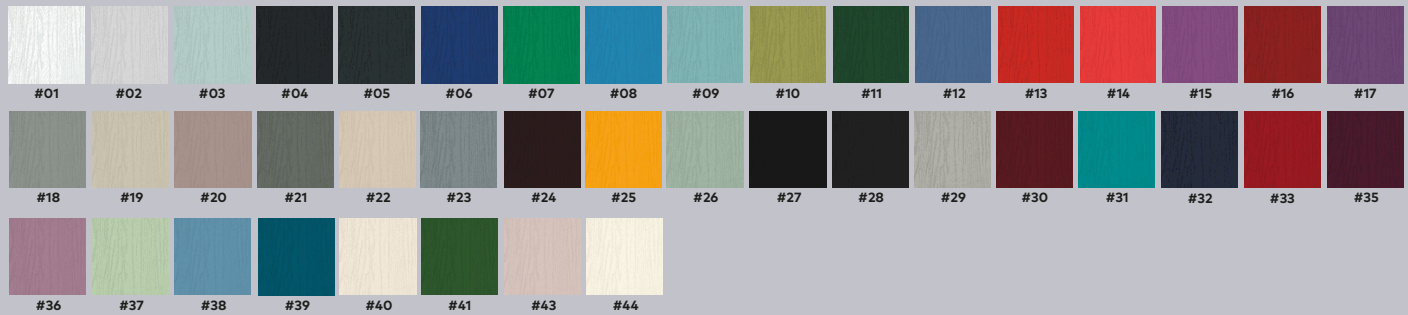

Available Colours

www.eygwindows.co.uk