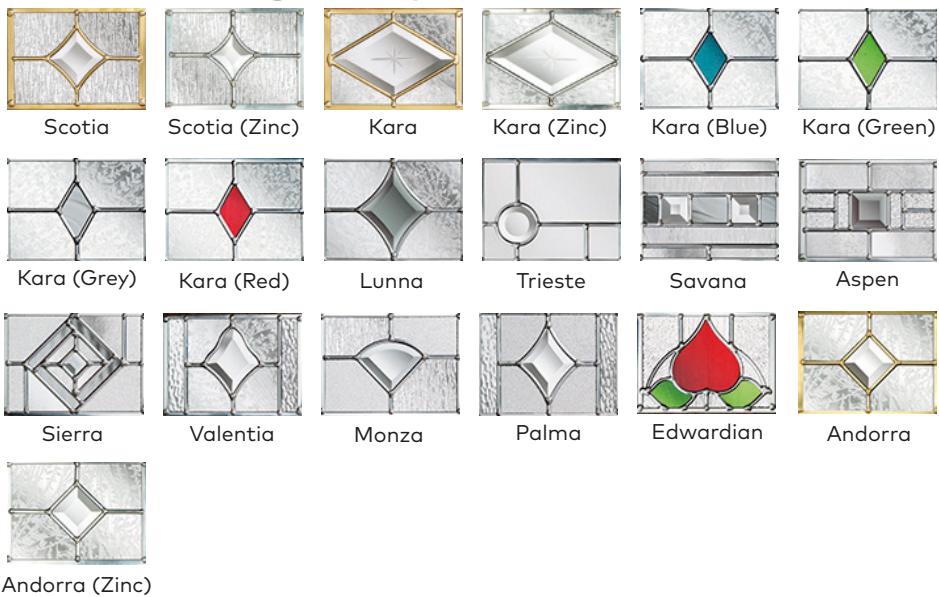

DESIGN YOUR
DREAM HOME AT
DOOR-DESIGNER.CO.UK/EYG

Available Colours

www.eygwindows.co.uk

RENOWN DIAMOND RE03

Glazing options

Choose a glass pattern

Obscure Glass

- Clear
- Stippolyte
- Cotswold
- Contora
- Minster
- Autumn
- Everglade
- Chantilly
- Charcoal Sticks
- Digital
- Flemish
- Florielle
- Mayflower
- Oak
- Pelerine
- Taffeta
- Sycamore

Available Colours

www.eygwindows.co.uk

RENOWN HALF GLAZED RE05

Glazing options

Choose a glass pattern

Obscure Glass

- Clear
- Stippolyte
- Cotswold
- Contora
- Minster
- Everglade
- Chantilly
- Charcoal Sticks
- Digital
- Flemish
- Florielle
- Oak
- Pelerine
- Taffeta
- Sycamore