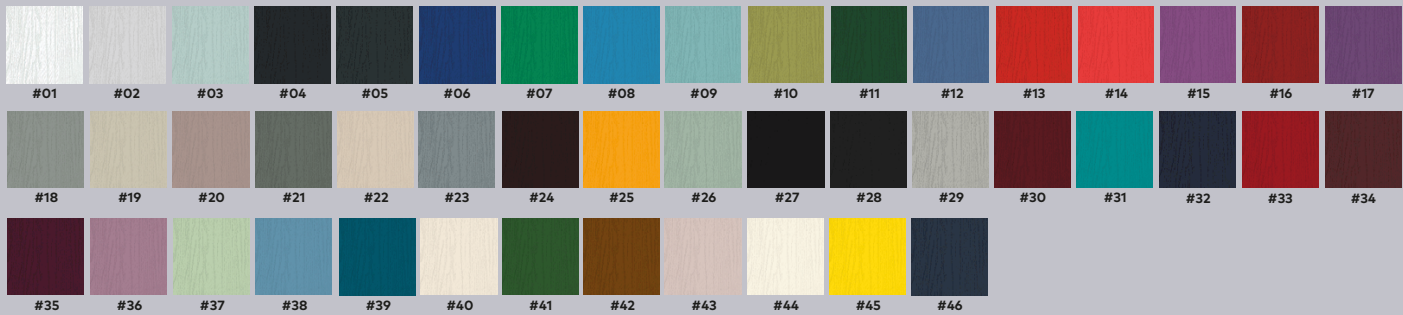

DESIGN YOUR
DREAM HOME AT
DOOR-DESIGNER.CO.UK/EYG

Available Colours

www.eygwindows.co.uk

RENOWN DIAMOND RE03

Glazing options

Choose a glass pattern

Obscure Glass

- Clear
- Stippolyte
- Cotswold
- Contora
- Minster
- Autumn
- Everglade
- Chantilly
- Charcoal Sticks
- Digital
- Flemish
- Florielle
- Mayflower
- Oak
- Pelerine
- Taffeta
- Sycamore