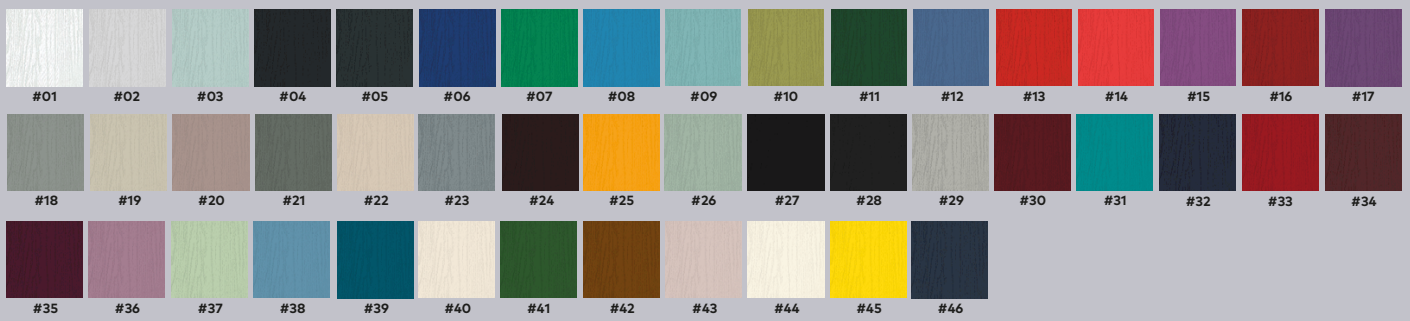

Available Colours

www.eygwindows.co.uk