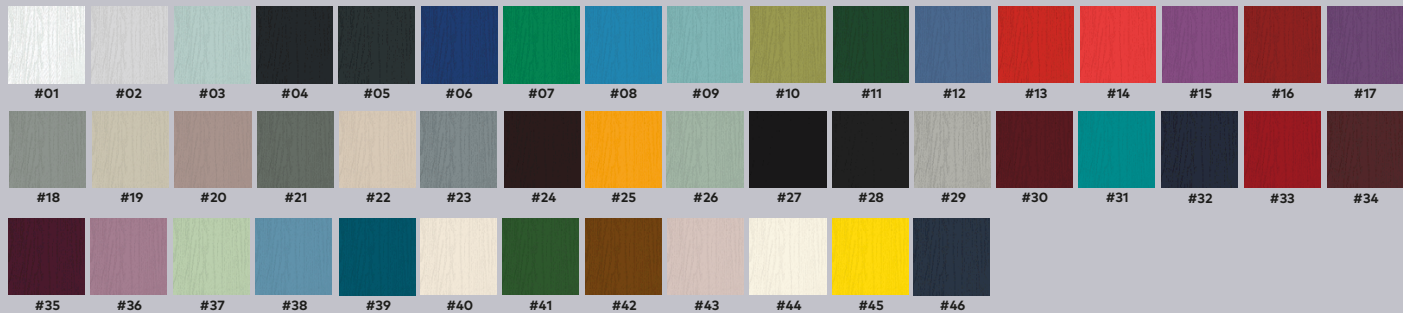

Available Colours

www.eygwindows.co.uk