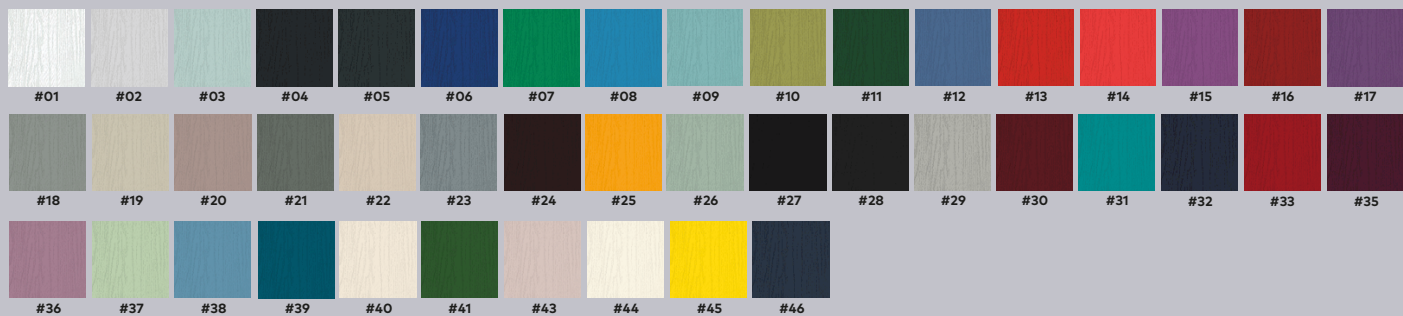

DESIGN YOUR
DREAM HOME AT
DOOR-DESIGNER.CO.UK/EYG

Available Colours

www.eygwindows.co.uk

CRAFTSMAN CR01

Glazing options

Choose a glass pattern

Aspen

Kara