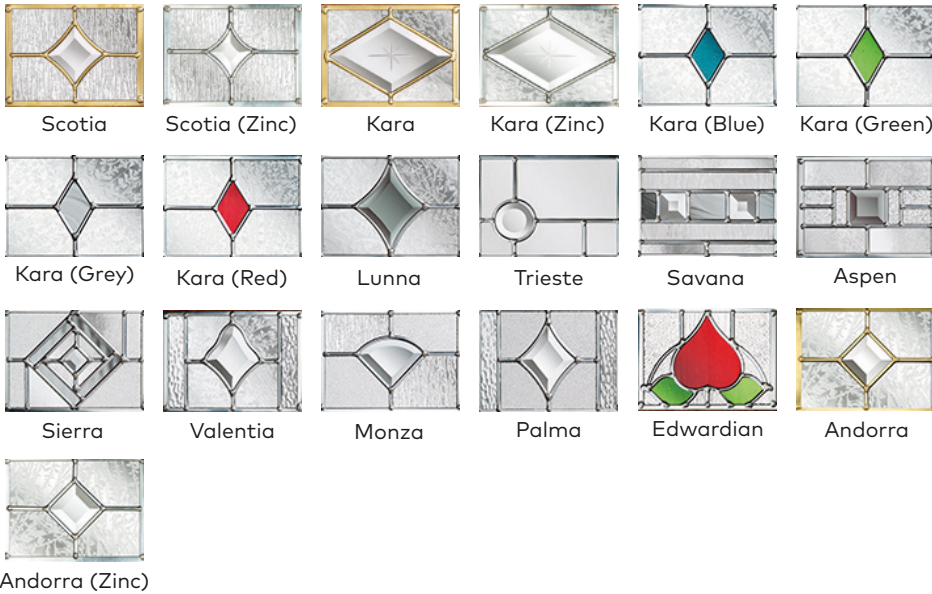

Available Colours

www.eygwindows.co.uk

CLASSICAL HALF-GLAZED CL03

Glazing options

Choose a glass pattern

Obscure Glass

- Clear
- Satin
- Stippolyte
- Cotswold
- Contora
- Minster
- Autumn
- Everglade
- Chantilly
- Charcoal Sticks
- Digital
- Flemish
- Florielle
- Mayflower
- Oak
- Pelerine
- Taffeta
- Sycamore

Available Colours

www.eygwindows.co.uk

**nxt-
gen**
next-generation

ESTEEM ES02

Glazing options

Choose a glass pattern

Obscure Glass

- Clear
- Satin
- Stippolyte
- Cotswold
- Contora
- Minster
- Autumn
- Everglade
- Chantilly
- Charcoal Sticks
- Digital
- Flemish
- Florielle
- Mayflower
- Oak
- Pelerine
- Taffeta
- Sycamore

Available Colours

www.eygwindows.co.uk

Glazing options

Choose a glass pattern

Obscure Glass

- Clear
- Satin
- Stippolyte
- Cotswold
- Contora
- Minster
- Everglade
- Chantilly
- Charcoal Sticks
- Digital
- Flemish
- Florielle
- Oak
- Pelerine
- Taffeta
- Sycamore

Available Colours

www.eygwindows.co.uk

COLOUR RANGE

Interior & Exterior

 #01 White	 #02 Light Grey	 #03 Duck Egg	 #04 Black Grey	 #05 Anthracite Grey	 #06 Ultramarine Blue	 #07 Traffic Green	 #08 Sky Blue
 #09 Pastel Turquoise	 #10 Olive Yellow	 #11 Green	 #12 Distant Blue	 #13 Vermilion	 #14 Traffic Red	 #15 Signal Violet	 #16 Red
 #17 Blue Lilac	 #18 Traffic Grey A	 #19 Silk Grey	 #20 Sable	 #21 Mouse Grey	 #22 Honey Beige	 #23 Silver Grey	 #24 Distinction Oak Brown
 #25 Dahlia Yellow	 #26 Chartwell	 #27 Black	 #28 Black Brown	 #29 Agate Grey	 #30 Wine Red	 #31 Turquoise Blue	 #32 Steel Blue
 #33 Ruby Red	 #34 Rosewood	 #35 Purple Violet	 #36 Pastel Violet	 #37 Pastel Green	 #38 Pastel Blue	 #39 Azure Blue	 #40 Magnolia
 #41 Leaf Green	 #42 Gold Oak	 #43 Dusty Pink	 #44 Cream	 #45 Colza Yellow	 #46 Blue		