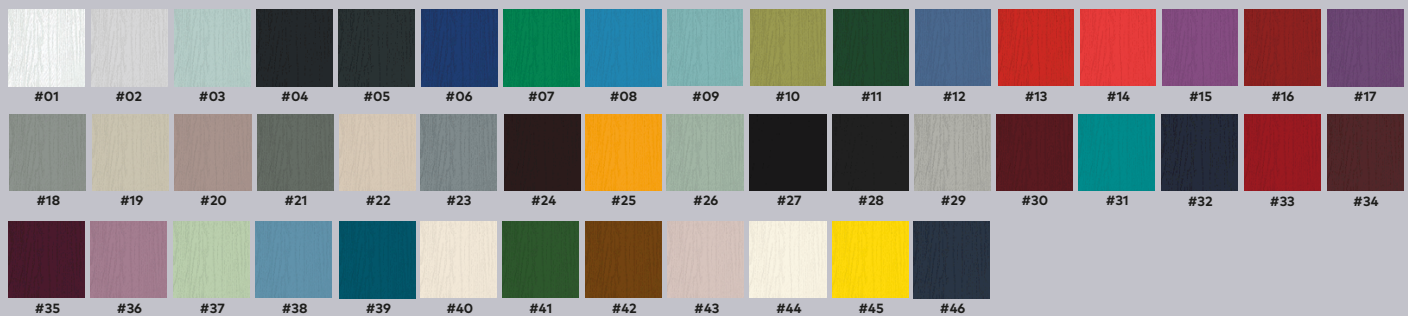

Available Colours

www.eygwindows.co.uk