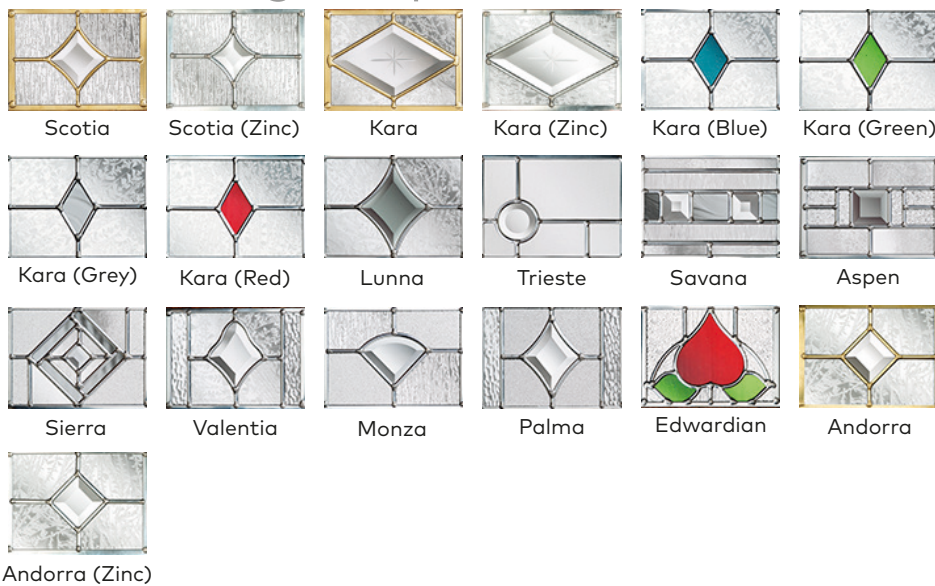

- Clear
- Satin
- Stippolyte
- Cotswold
- Contora
- Minster
- Autumn
- Everglade
- Chantilly
- Digital
- Flemish
- Florielle
- Mayflower
- Oak
- Pelerine
- Taffeta
- Sycamore

Available Colours

www.eygwindows.co.uk

Available Colours

www.eygwindows.co.uk

CLASSICAL CL02

Glazing options

Choose a glass pattern

Obscure Glass

- Clear
- Satin
- Stippolyte
- Cotswold
- Contora
- Minster
- Autumn
- Everglade
- Chantilly
- Charcoal Sticks
- Digital
- Flemish
- Florielle
- Mayflower
- Oak
- Pelerine
- Taffeta
- Sycamore

Available Colours

www.eygwindows.co.uk

CLASSICAL HALF-GLAZED CL03

Glazing options

Choose a glass pattern

Obscure Glass

- Clear
- Satin
- Stippolyte
- Cotswold
- Contora
- Minster
- Autumn
- Everglade
- Chantilly
- Charcoal Sticks
- Digital
- Flemish
- Florielle
- Mayflower
- Oak
- Pelerine
- Taffeta
- Sycamore

(Available in Brushed Stainless Steel)

(Internal stud)

Standard Letterplates

(Available in Black, White, Gold, Chrome or Satin)

Premium Letterplates

(Available in Polished, Brushed Stainless Steel & Polished Gold)