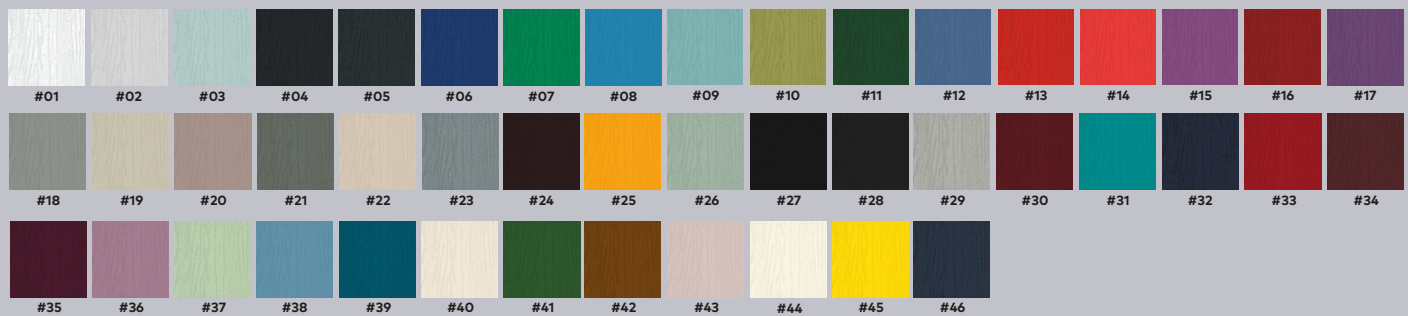

Available Colours

www.eygwindows.co.uk

**nxt-
gen**

**ECLAT
EC01**

79

Glazing options

Choose a glass pattern

Obscure Glass

- Clear
- Satin
- Stippolyte
- Cotswold
- Contora
- Minster
- Autumn
- Everglade
- Chantilly
- Digital
- Flemish
- Florielle
- Mayflower
- Oak
- Pelerine
- Taffeta
- Sycamore

Available Colours

www.eygwindows.co.uk