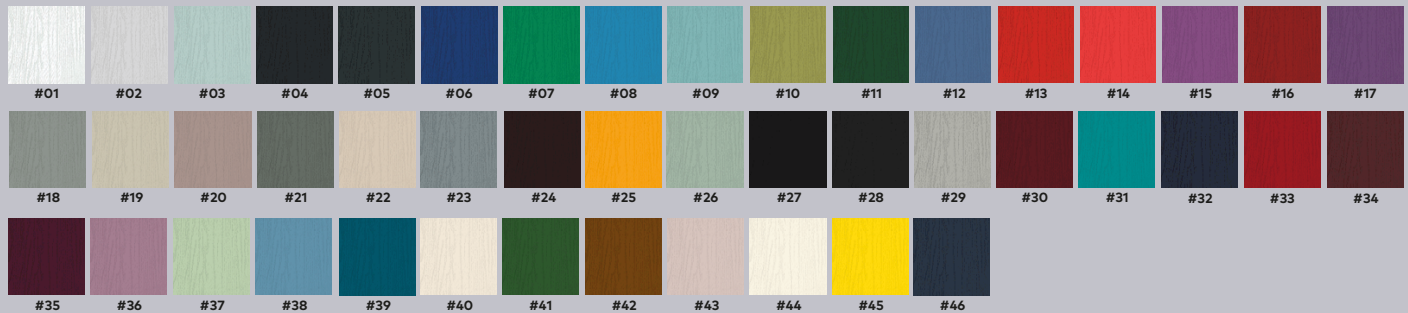

Available Colours

www.eygwindows.co.uk