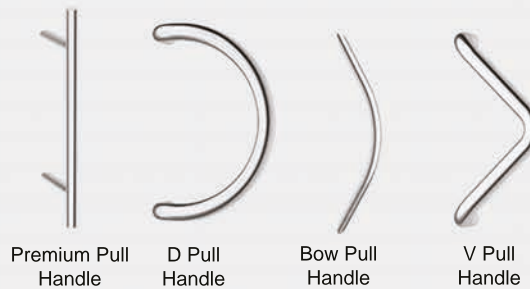

DESIGN YOUR
DREAM HOME AT
[DOOR-DESIGNER.CO.UK/EYG](https://door-designer.co.uk/eyg)

Door Furniture

Standard Handles

(Available in Black, White, Gold, Chrome and Satin)
(PAS24 available on Berwick standard handles only)

Premium Handles

Pull Handles

(Available in Brushed Stainless Steel)

Premium Pull Handle
(available in 400mm, 1200mm & 1800mm)

D Pull Handle

Bow Pull Handle

V Pull Handle

Doorknobs