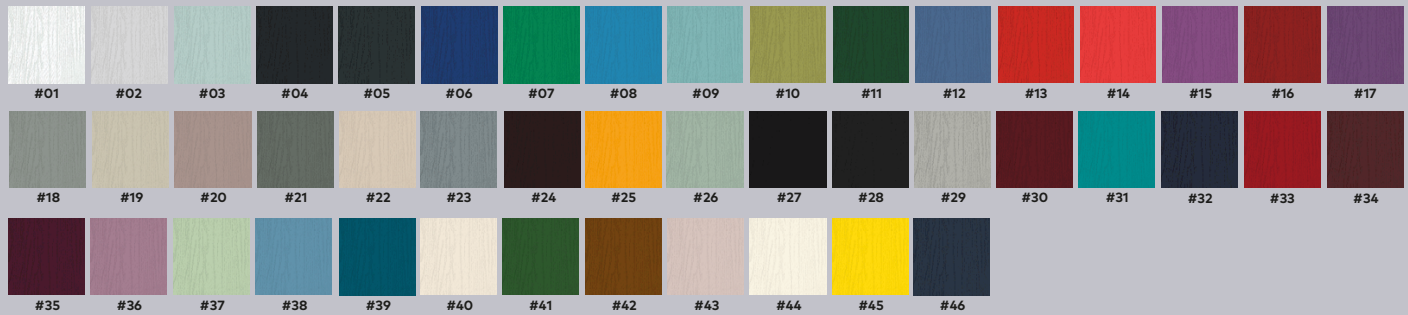

Available Colours

#01	#02	#03	#04	#05	#06	#07	#08	#09	#10	#11	#12	#13	#14	#15	#16	#17
#18	#19	#20	#21	#22	#23	#24	#25	#26	#27	#28	#29	#30	#31	#32	#33	#34
#35	#36	#37	#38	#39	#40	#41	#42	#43	#44	#45	#46					

Available Colours

www.eygwindows.co.uk

ESTEEM EYEBROW ES04

Glazing options

Choose a glass pattern

Obscure Glass

- Clear
- Satin
- Stippolyte
- Cotswold
- Contora
- Minster
- Autumn
- Everglade
- Chantilly
- Charcoal Sticks
- Digital
- Flemish
- Florielle
- Mayflower
- Oak
- Pelrine
- Taffeta
- Sycamore

Available Colours

www.eygwindows.co.uk

ELEGANCE ARCH EL02

Glazing options

Choose a glass pattern

Obscure Glass

- Clear
- Satin
- Stippolyte
- Cotswold
- Contora
- Minster
- Autumn
- Everglade
- Chantilly
- Charcoal Sticks
- Digital
- Flemish
- Florielle
- Mayflower
- Oak
- Pelrine
- Taffeta
- Sycamore

Available Colours

www.eygwindows.co.uk

ELEGANCE

ARCH

(WITH GRID)

EL06

Glazing options

Choose a glass pattern