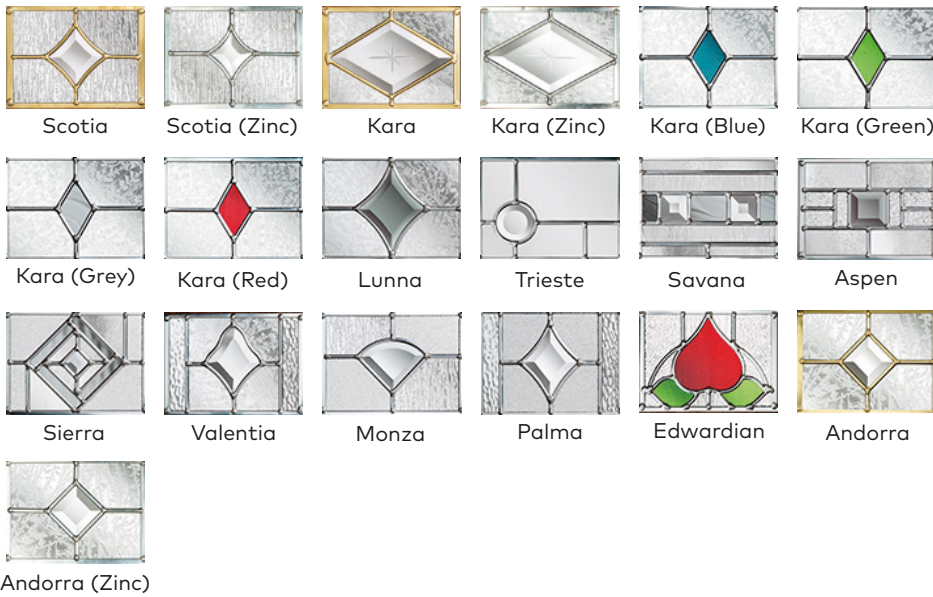

Available Colours

www.eygwindows.co.uk

ESTEEM EYEBROW ES04

Glazing options

Choose a glass pattern

Obscure Glass

- Clear
- Satin
- Stippolyte
- Cotswold
- Contora
- Minster
- Autumn
- Everglade
- Chantilly
- Charcoal Sticks
- Digital
- Flemish
- Florielle
- Mayflower
- Oak
- Pelrine
- Taffeta
- Sycamore

Available Colours

www.eygwindows.co.uk

ELEGANCE ARCH EL02

Glazing options

Choose a glass pattern

Obscure Glass

- Clear
- Satin
- Stippolyte
- Cotswold
- Contora
- Minster
- Autumn
- Everglade
- Chantilly
- Charcoal Sticks
- Digital
- Flemish
- Florielle
- Mayflower
- Oak
- Pelrine
- Taffeta
- Sycamore

Available Colours

www.eygwindows.co.uk

ELEGANCE

ARCH

(WITH GRID)

EL06

Glazing options

Choose a glass pattern