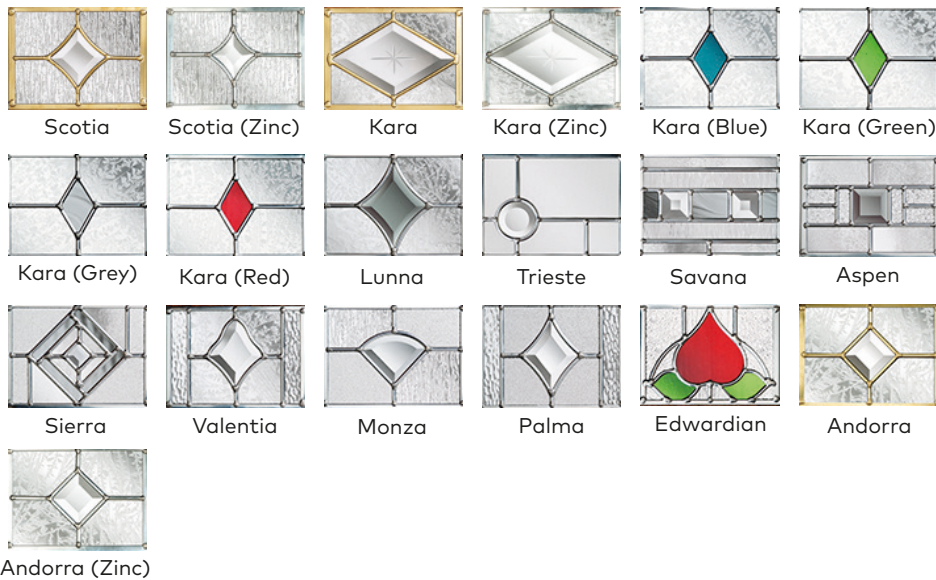

DESIGN
YOUR
DREAM
HOME AT
DOOR-DESIGNER.CO.UK/EYG

Available Colours

www.eygwindows.co.uk

ESPRIT ESC25

Glazing options

Choose a glass pattern

Obscure Glass

- Clear
- Satin
- Stippolyte
- Cotswold
- Contora
- Minster
- Autumn
- Everglade
- Chantilly
- Digital
- Flemish
- Florielle
- Mayflower
- Oak
- Pelerine
- Taffeta
- Sycamore

Available Colours

www.eygwindows.co.uk

ESPRIT ESC26C

Glazing options

Choose a glass pattern

Obscure Glass

- Clear
- Satin
- Stippolyte
- Cotswold
- Contora
- Minster
- Autumn
- Everglade
- Chantilly
- Charcoal Sticks
- Digital
- Flemish
- Florielle
- Mayflower
- Oak
- Pelerine
- Taffeta
- Sycamore