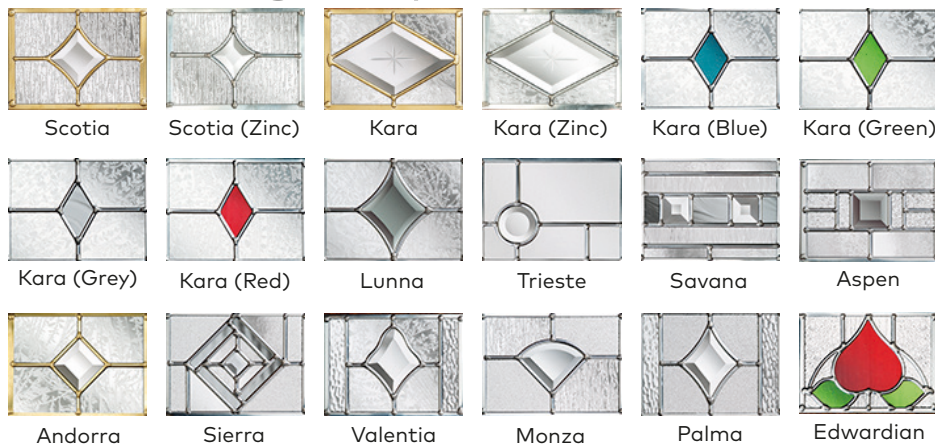

Available Colours

www.eygwindows.co.uk

ELEGANCE

ARCH

(WITH GRID)

EL06

Glazing options

Choose a glass pattern

Obscure Glass

- Clear
- Satin
- Stippolyte
- Cotswold
- Contora
- Minster
- Autumn
- Everglade
- Chantilly
- Charcoal Sticks
- Digital
- Flemish
- Florielle
- Mayflower
- Oak
- Pelrine
- Taffeta
- Sycamore

Available Colours

www.eygwindows.co.uk

ECLAT
ARCH
(WITH GRID)
EC04

Glazing options

Choose a glass pattern

Obscure Glass

- Clear
- Satin
- Stippolyte
- Cotswold
- Contora
- Minster
- Autumn
- Everglade
- Chantilly
- Digital
- Flemish
- Florielle
- Mayflower
- Oak
- Pelerine
- Taffeta
- Sycamore

Available Colours

www.eygwindows.co.uk

ESPRIT ESC06C/L/R

Glazing options

Choose a glass pattern

Obscure Glass

- Clear
- Satin
- Stippolyte
- Cotswold
- Contora
- Minster
- Autumn
- Everglade
- Chantilly
- Charcoal Sticks
- Digital
- Flemish
- Florielle
- Mayflower
- Oak
- Pelrine
- Taffeta
- Sycamore