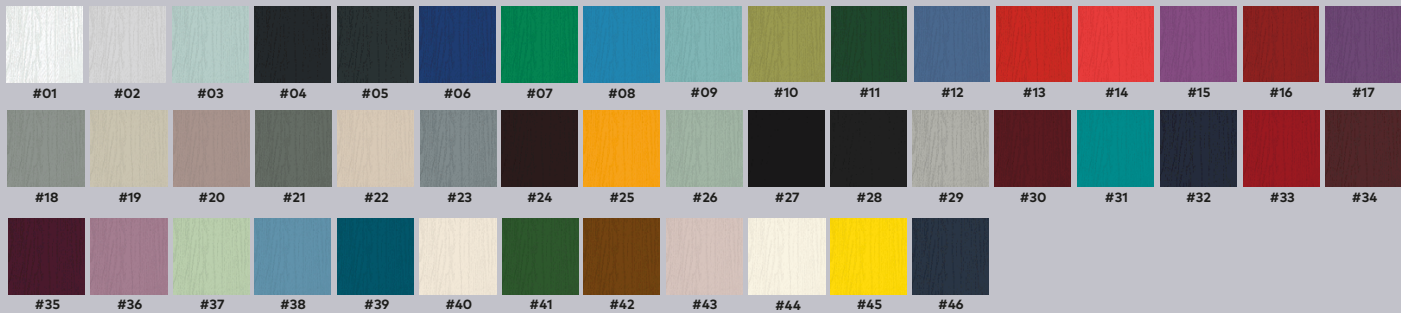

Available Colours

www.eygwindows.co.uk

CLASSICAL HALF-GLAZED CL03

Glazing options

Choose a glass pattern

Obscure Glass

- Clear
- Satin
- Stippolyte
- Cotswold
- Contora
- Minster
- Autumn
- Everglade
- Chantilly
- Charcoal Sticks
- Digital
- Flemish
- Florielle
- Mayflower
- Oak
- Pelerine
- Taffeta
- Sycamore

Available Colours

www.eygwindows.co.uk

**nxt-
gen**
next-generation

ESTEEM ES02

Glazing options

Choose a glass pattern

Obscure Glass

- Clear
- Satin
- Stippolyte
- Cotswold
- Contora
- Minster
- Autumn
- Everglade
- Chantilly
- Charcoal Sticks
- Digital
- Flemish
- Florielle
- Mayflower
- Oak
- Pelerine
- Taffeta
- Sycamore

Available Colours

www.eygwindows.co.uk

Glazing options

Choose a glass pattern

Obscure Glass

- Clear
- Satin
- Stippolyte
- Cotswold
- Contora
- Minster
- Everglade
- Chantilly
- Charcoal Sticks
- Digital
- Flemish
- Florielle
- Oak
- Pelerine
- Taffeta
- Sycamore

Available Colours

www.eygwindows.co.uk

COLOUR RANGE

Interior & Exterior

 #01 White	 #02 Light Grey	 #03 Duck Egg	 #04 Black Grey	 #05 Anthracite Grey	 #06 Ultramarine Blue	 #07 Traffic Green	 #08 Sky Blue
 #09 Pastel Turquoise	 #10 Olive Yellow	 #11 Green	 #12 Distant Blue	 #13 Vermilion	 #14 Traffic Red	 #15 Signal Violet	 #16 Red
 #17 Blue Lilac	 #18 Traffic Grey A	 #19 Silk Grey	 #20 Sable	 #21 Mouse Grey	 #22 Honey Beige	 #23 Silver Grey	 #24 Distinction Oak Brown
 #25 Dahlia Yellow	 #26 Chartwell	 #27 Black	 #28 Black Brown	 #29 Agate Grey	 #30 Wine Red	 #31 Turquoise Blue	 #32 Steel Blue
 #33 Ruby Red	 #34 Rosewood	 #35 Purple Violet	 #36 Pastel Violet	 #37 Pastel Green	 #38 Pastel Blue	 #39 Azure Blue	 #40 Magnolia
 #41 Leaf Green	 #42 Gold Oak	 #43 Dusty Pink	 #44 Cream	 #45 Colza Yellow	 #46 Blue		