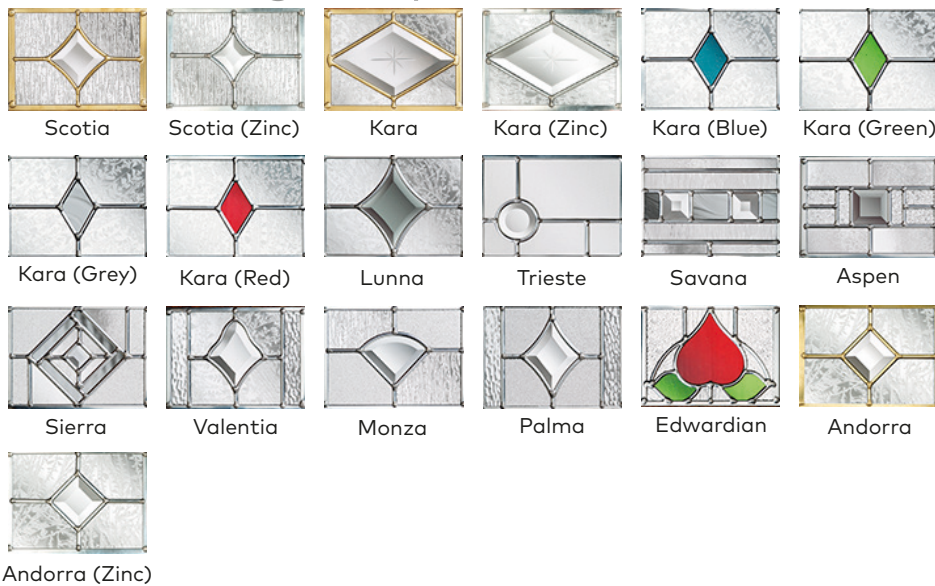

Available Colours

www.eygwindows.co.uk

CLASSICAL CL02

Glazing options

Choose a glass pattern

Obscure Glass

- Clear
- Satin
- Stippolyte
- Cotswold
- Contora
- Minster
- Autumn
- Everglade
- Chantilly
- Charcoal Sticks
- Digital
- Flemish
- Florielle
- Mayflower
- Oak
- Pelerine
- Taffeta
- Sycamore

Available Colours

www.eygwindows.co.uk

CLASSICAL HALF-GLAZED CL03

Glazing options

Choose a glass pattern

Obscure Glass

- Clear
- Satin
- Stippolyte
- Cotswold
- Contora
- Minster
- Autumn
- Everglade
- Chantilly
- Charcoal Sticks
- Digital
- Flemish
- Florielle
- Mayflower
- Oak
- Pelerine
- Taffeta
- Sycamore

Available Colours

www.eygwindows.co.uk

**nxt-
gen**
next-generation

ESTEEM ES02

Glazing options

Choose a glass pattern

Obscure Glass

- Clear
- Satin
- Stippolyte
- Cotswold
- Contora
- Minster
- Autumn
- Everglade
- Chantilly
- Charcoal Sticks
- Digital
- Flemish
- Florielle
- Mayflower
- Oak
- Pelerine
- Taffeta
- Sycamore

(Available in Brushed Stainless Steel)

(Internal stud)

Standard Letterplates

(Available in Black, White, Gold, Chrome or Satin)

Premium Letterplates

(Available in Polished, Brushed Stainless Steel & Polished Gold)