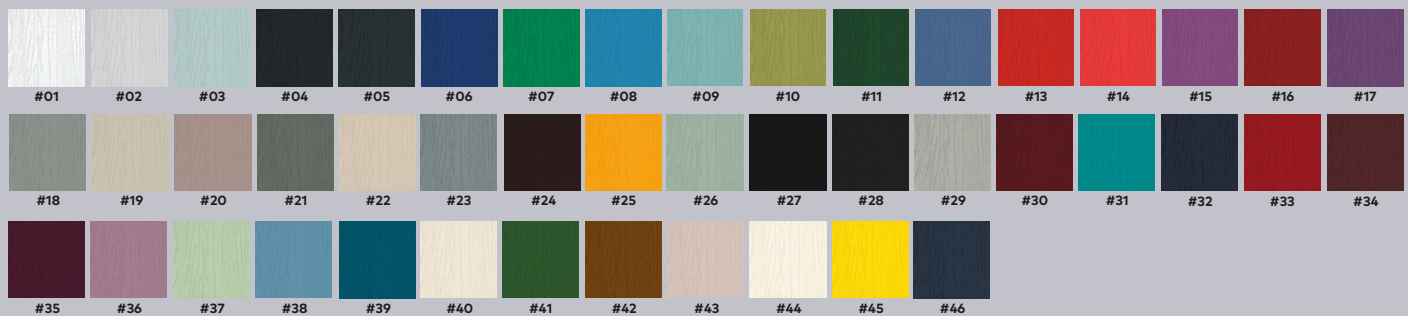

DESIGN YOUR
DREAM HOME AT
DOOR-DESIGNER.CO.UK/EYG

Available Colours

www.eygwindows.co.uk

RENOWN DIAMOND RE03

Glazing options

Choose a glass pattern

Obscure Glass

- Clear
- Stippolyte
- Cotswold
- Contora
- Minster
- Autumn
- Everglade
- Chantilly
- Charcoal Sticks
- Digital
- Flemish
- Florielle
- Mayflower
- Oak
- Pelerine
- Taffeta
- Sycamore

Available Colours

www.eygwindows.co.uk

RENOWN HALF GLAZED RE05

Glazing options

Choose a glass pattern

Obscure Glass

- Clear
- Stippolyte
- Cotswold
- Contora
- Minster
- Everglade
- Chantilly
- Charcoal Sticks
- Digital
- Flemish
- Florielle
- Oak
- Pelerine
- Taffeta
- Sycamore

Available Colours

www.eygwindows.co.uk

ESTEEM ES10

Glazing options

Choose a glass pattern

Edwardian

Mini Blind

Kara Zinc

Available Colours

#01	#02	#03	#04	#05	#06	#07	#08	#09	#10	#11	#12	#13	#14	#15	#16	#17
#18	#19	#20	#21	#22	#23	#24	#25	#26	#27	#28	#29	#30	#31	#32	#33	#34
#35	#36	#37	#38	#39	#40	#41	#42	#43	#44	#45	#46					