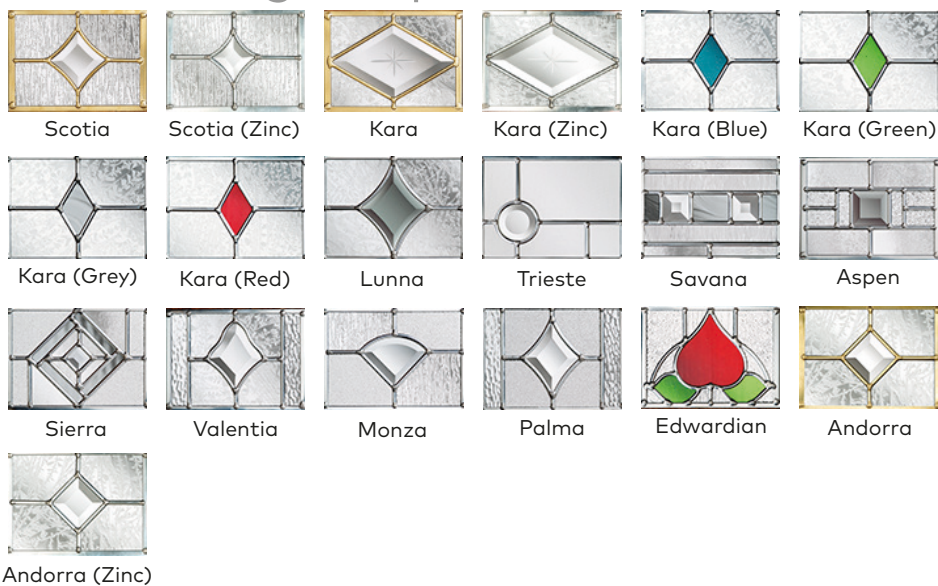

Available Colours

www.eygwindows.co.uk

ESPRIT ESC29C/L/R

Glazing options

Choose a glass pattern

Obscure Glass

- Clear
- Satin
- Stippolyte
- Contora
- Minster
- Autumn
- Everglade
- Chantilly
- Charcoal Sticks
- Digital
- Flemish
- Florielle
- Mayflower
- Oak
- Pelerine
- Taffeta
- Sycamore

Available Colours

www.eygwindows.co.uk

**nxt-
gen**

**ECLAT
EC01**

79

Glazing options

Choose a glass pattern

Obscure Glass

- Clear
- Satin
- Stippolyte
- Cotswold
- Contora
- Minster
- Autumn
- Everglade
- Chantilly
- Digital
- Flemish
- Florielle
- Mayflower
- Oak
- Pelerine
- Taffeta
- Sycamore

Available Colours

www.eygwindows.co.uk