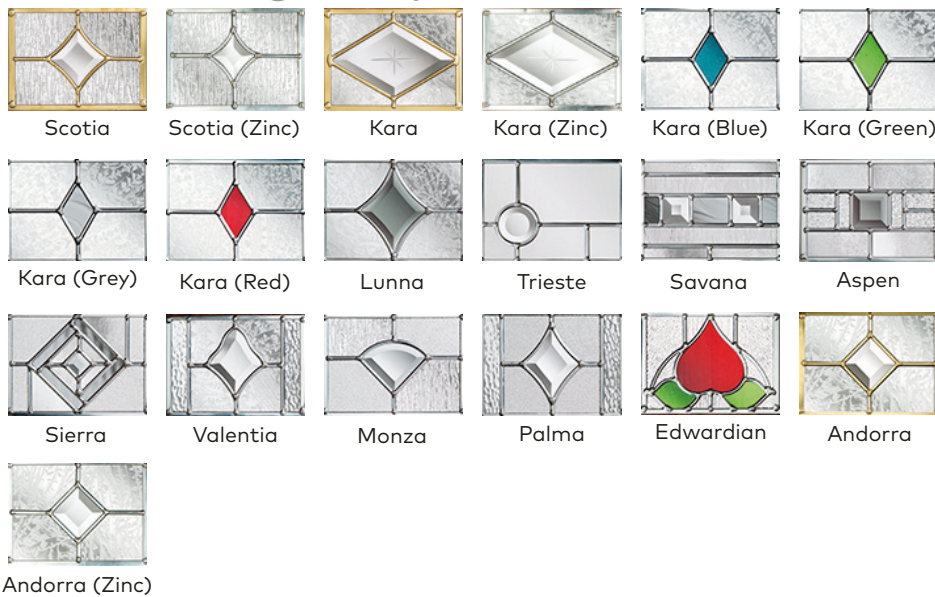

Available Colours

www.eygwindows.co.uk

ECLAT
ARCH
(WITH GRID)
EC04

Glazing options

Choose a glass pattern

Obscure Glass

- Clear
- Satin
- Stippolyte
- Cotswold
- Contora
- Minster
- Autumn
- Everglade
- Chantilly
- Digital
- Flemish
- Florielle
- Mayflower
- Oak
- Pelerine
- Taffeta
- Sycamore

Available Colours

www.eygwindows.co.uk

ESPRIT ESC06C/L/R

Glazing options

Choose a glass pattern

Obscure Glass

- Clear
- Satin
- Stippolyte
- Cotswold
- Contora
- Minster
- Autumn
- Everglade
- Chantilly
- Charcoal Sticks
- Digital
- Flemish
- Florielle
- Mayflower
- Oak
- Pelrine
- Taffeta
- Sycamore