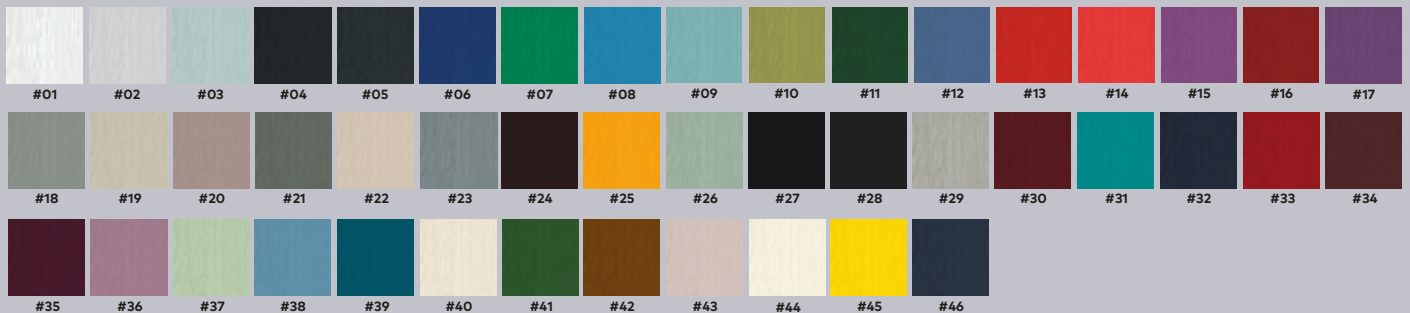

Sierra

Trieste

DESIGN
YOUR
DREAM
HOME AT
DOOR-DESIGNER.CO.UK/EYG

Available Colours

www.eygwindows.co.uk

ESPRIT

ESC06

377

Available Colours

COLOUR RANGE

Interior & Exterior

#01 	#02 	#03 	#04 	#05 	#06 	#07 	#08 
White	Light Grey	Duck Egg	Black Grey	Anthracite Grey	Ultramarine Blue	Traffic Green	Sky Blue
#09 	#10 	#11 	#12 	#13 	#14 	#15 	#16 
Pastel Turquoise	Olive Yellow	Green	Distant Blue	Vermilion	Traffic Red	Signal Violet	Red
#17 	#18 	#19 	#20 	#21 	#22 	#23 	#24 
Blue Lilac	Traffic Grey A	Silk Grey	Sable	Mouse Grey	Honey Beige	Silver Grey	Distinction Oak Brown
#25 	#26 	#27 	#28 	#29 	#30 	#31 	#32 
Dahlia Yellow	Chartwell	Black	Black Brown	Agate Grey	Wine Red	Turquoise Blue	Steel Blue
#33 	#34 	#35 	#36 	#37 	#38 	#39 	#40 
Ruby Red	Rosewood	Purple Violet	Pastel Violet	Pastel Green	Pastel Blue	Azure Blue	Magnolia
#41 	#42 	#43 	#44 	#45 	#46 		
Leaf Green	Gold Oak	Dusty Pink	Cream	Colza Yellow	Blue		