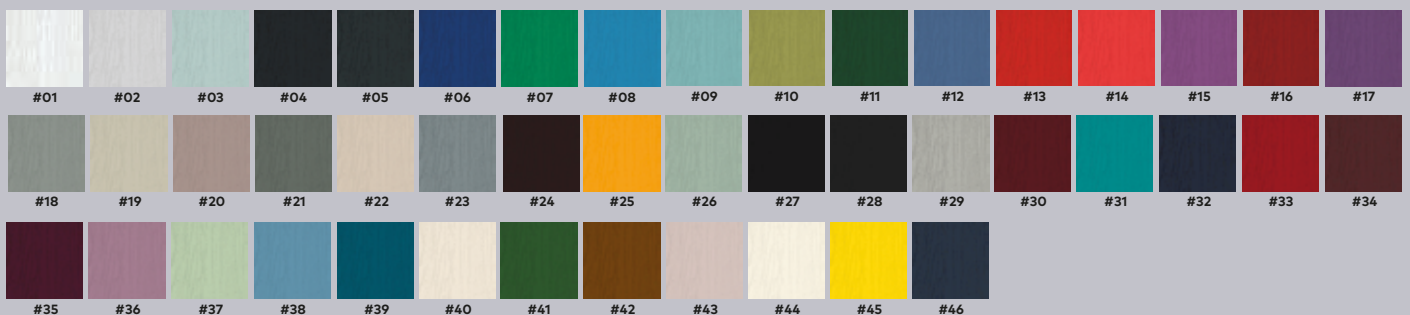

Available Colours