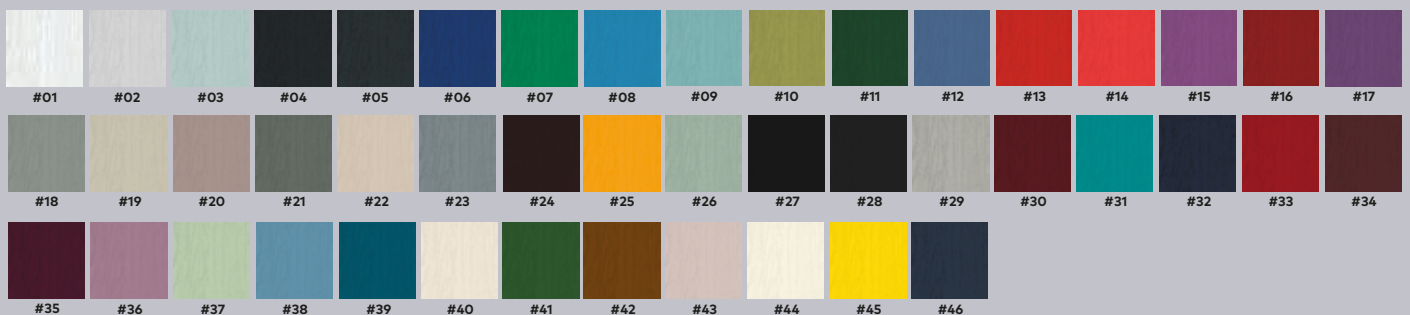

DESIGN YOUR
DREAM HOME AT
DOOR-DESIGNER.CO.UK/EYG

Available Colours

www.eygwindows.co.uk

RENOWN DIAMOND

RE03

Glazing options

Choose a glass pattern

Kara
Zinc or
Brass Caming.