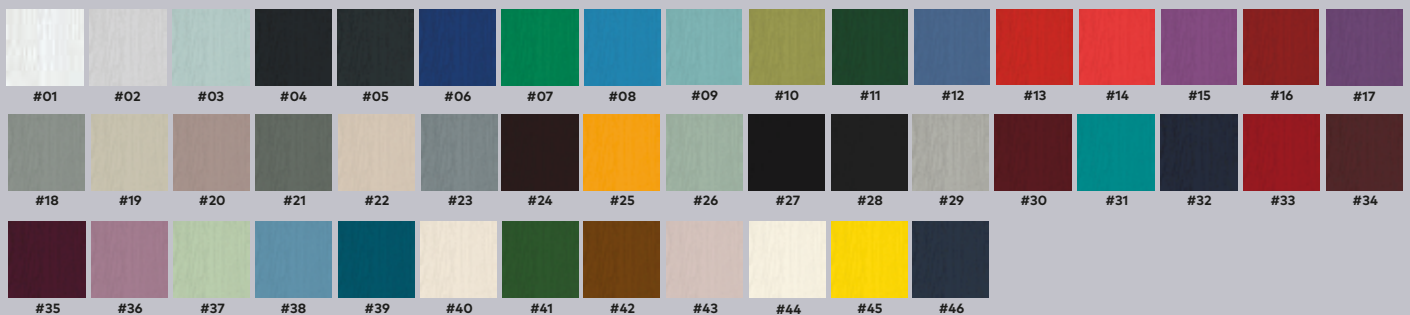

Aspen

Lunna

Kara Colour
Red/Blue/Green/
Grey - Zinc only.

Available Colours

ELEGANCE ARCH

EL02

Glazing options

Choose a glass pattern