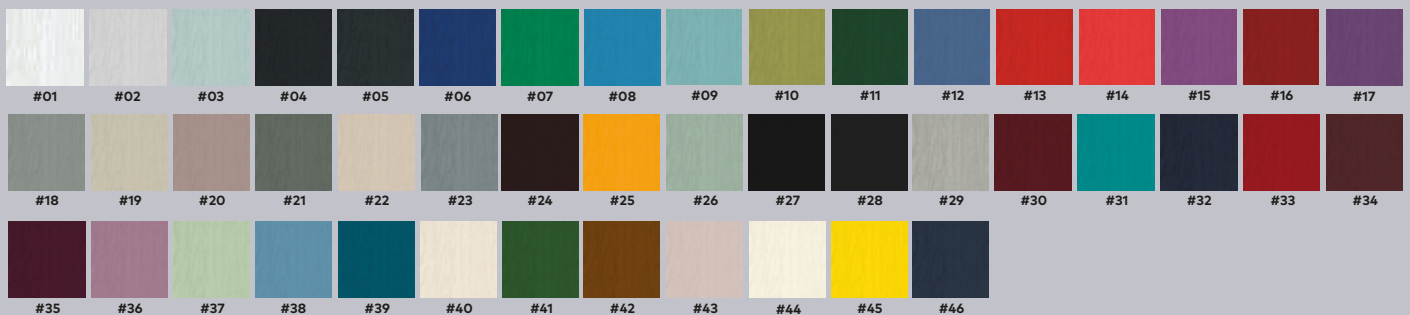

Sierra

Trieste

DESIGN
YOUR
DREAM
HOME AT
DOOR-DESIGNER.CO.UK/EYG

Available Colours

www.eygwindows.co.uk

ESTEEM ARCH

ES03

Glazing options