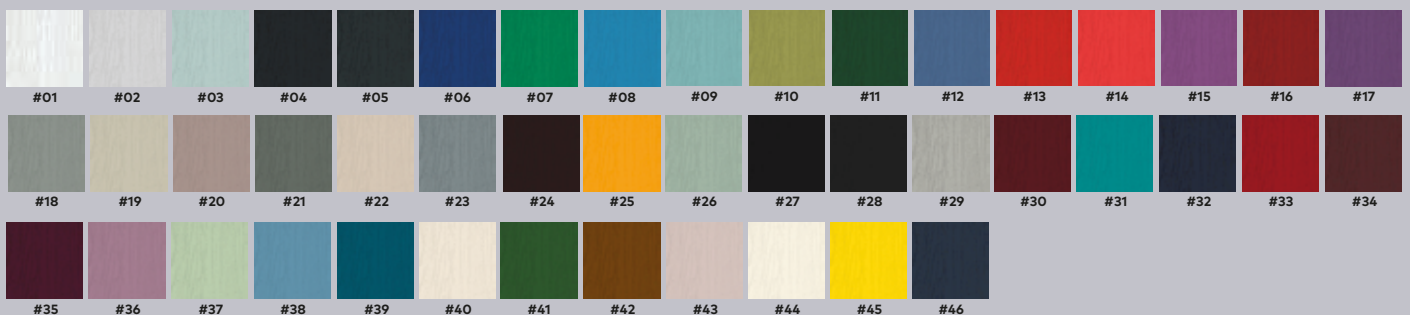

DESIGN
YOUR
DREAM
HOME AT
DOOR-DESIGNER.CO.UK/EYG

Available Colours

www.eygwindows.co.uk

ESPRIT

ESC26

*Glass panels
available in left &
right position*

Glazing options

Choose a glass pattern *obscure glass available

Available Colours

COLOUR RANGE

Interior & Exterior

#01 	#02 	#03 	#04 	#05 	#06 	#07 	#08 
White	Light Grey	Duck Egg	Black Grey	Anthracite Grey	Ultramarine Blue	Traffic Green	Sky Blue
#09 	#10 	#11 	#12 	#13 	#14 	#15 	#16 
Pastel Turquoise	Olive Yellow	Green	Distant Blue	Vermilion	Traffic Red	Signal Violet	Red
#17 	#18 	#19 	#20 	#21 	#22 	#23 	#24 
Blue Lilac	Traffic Grey A	Silk Grey	Sable	Mouse Grey	Honey Beige	Silver Grey	Distinction Oak Brown
#25 	#26 	#27 	#28 	#29 	#30 	#31 	#32 
Dahlia Yellow	Chartwell	Black	Black Brown	Agate Grey	Wine Red	Turquoise Blue	Steel Blue
#33 	#34 	#35 	#36 	#37 	#38 	#39 	#40 
Ruby Red	Rosewood	Purple Violet	Pastel Violet	Pastel Green	Pastel Blue	Azure Blue	Magnolia
#41 	#42 	#43 	#44 	#45 	#46 		
Leaf Green	Gold Oak	Dusty Pink	Cream	Colza Yellow	Blue		