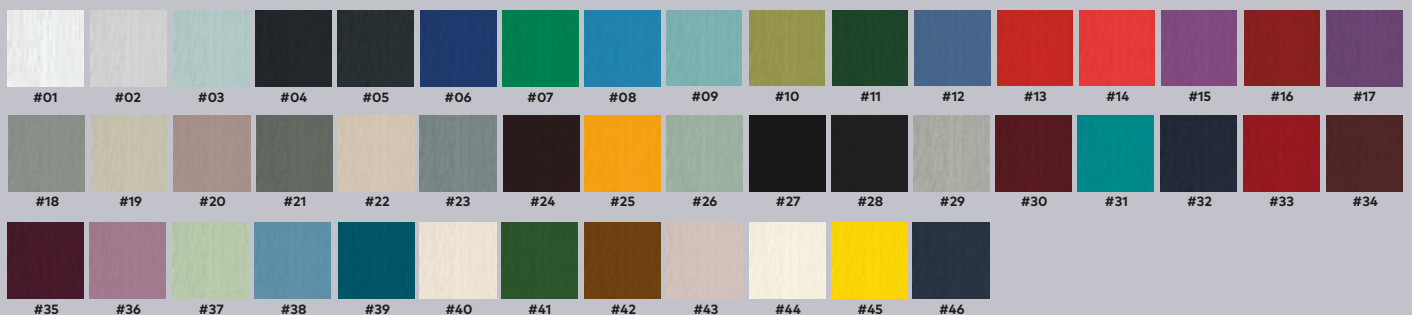

DESIGN
YOUR
DREAM
HOME AT
DOOR-DESIGNER.CO.UK
/EYG

Canvas

Radiant

Available Colours

www.eygwindows.co.uk

ESPRIT

ESC17

*Glass panels
available in central,
left & right position*

Available Colours

COLOUR RANGE

Interior & Exterior

#01 	#02 	#03 	#04 	#05 	#06 	#07 	#08 
White	Light Grey	Duck Egg	Black Grey	Anthracite Grey	Ultramarine Blue	Traffic Green	Sky Blue
#09 	#10 	#11 	#12 	#13 	#14 	#15 	#16 
Pastel Turquoise	Olive Yellow	Green	Distant Blue	Vermilion	Traffic Red	Signal Violet	Red
#17 	#18 	#19 	#20 	#21 	#22 	#23 	#24 
Blue Lilac	Traffic Grey A	Silk Grey	Sable	Mouse Grey	Honey Beige	Silver Grey	Distinction Oak Brown
#25 	#26 	#27 	#28 	#29 	#30 	#31 	#32 
Dahlia Yellow	Chartwell	Black	Black Brown	Agate Grey	Wine Red	Turquoise Blue	Steel Blue
#33 	#34 	#35 	#36 	#37 	#38 	#39 	#40 
Ruby Red	Rosewood	Purple Violet	Pastel Violet	Pastel Green	Pastel Blue	Azure Blue	Magnolia
#41 	#42 	#43 	#44 	#45 	#46 		
Leaf Green	Gold Oak	Dusty Pink	Cream	Colza Yellow	Blue		