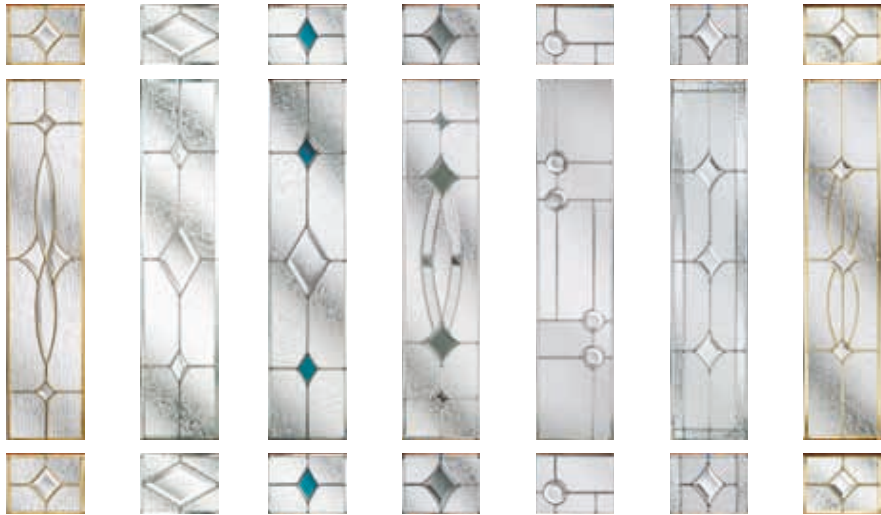

DESIGN
YOUR
DREAM
HOME AT
DOOR-DESIGNER.CO.UK/EYG

Available Colours

www.eygwindows.co.uk

ESPRIT

ESC26

*Glass panels
available in left &
right position*

Glazing options

Choose a glass pattern *obscure glass available