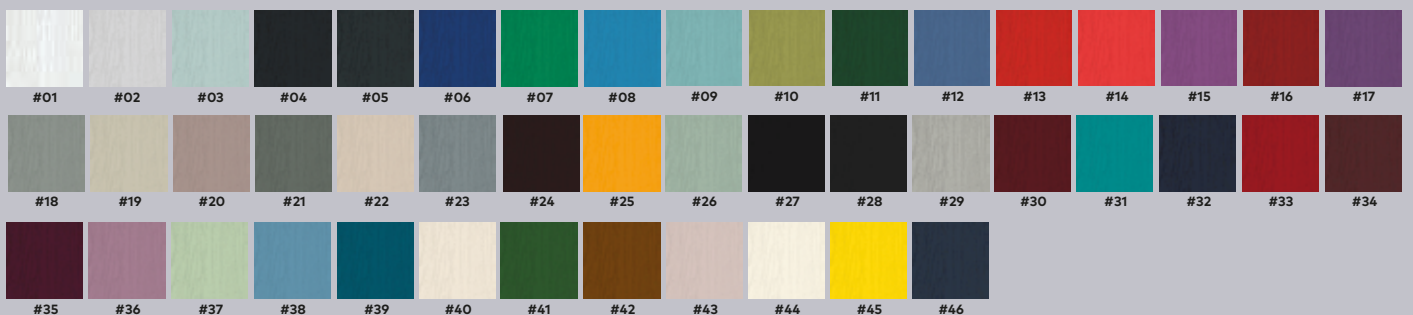

Available Colours

www.eygwindows.co.uk