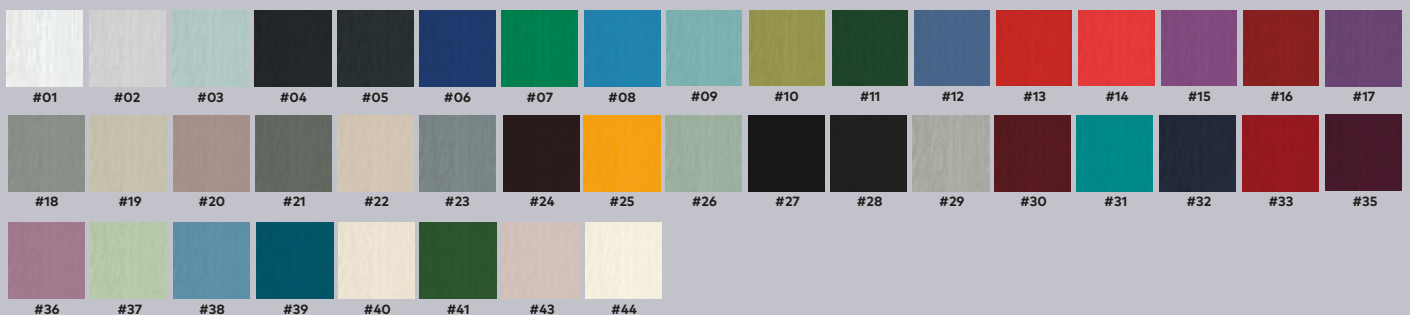

Available Colours