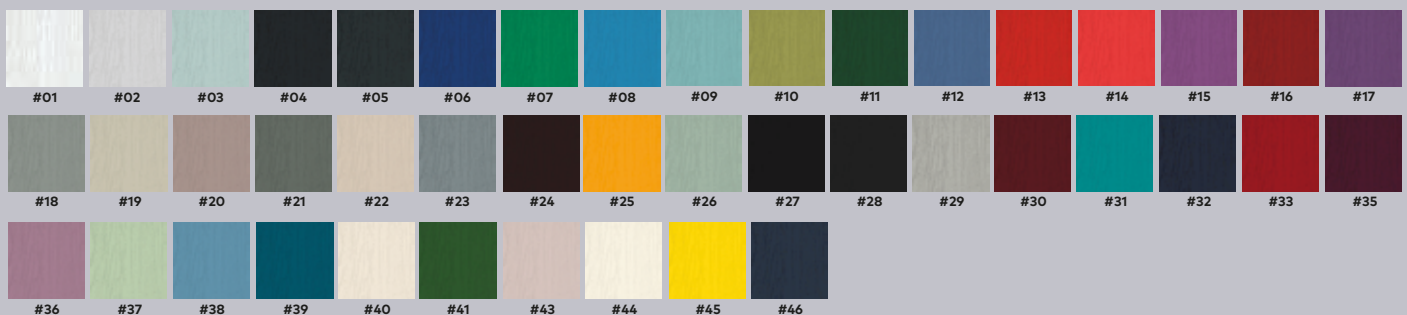

Available Colours

www.eygwindows.co.uk