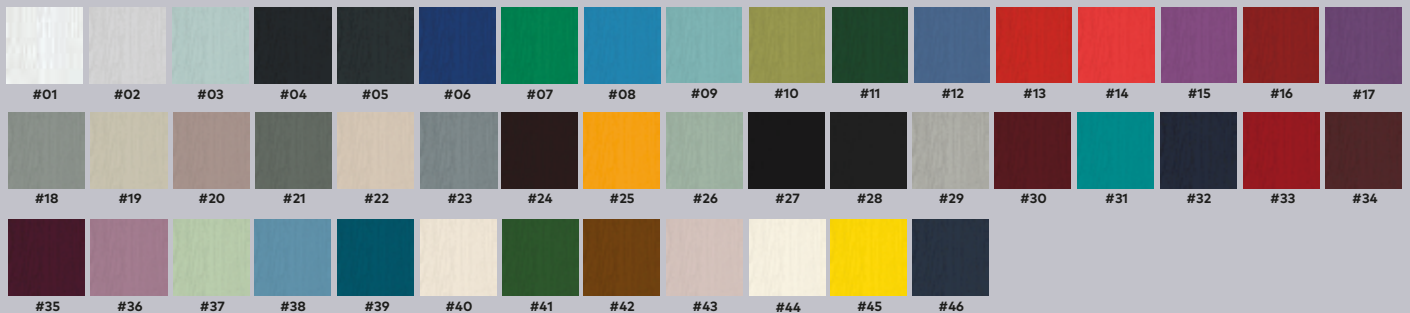

Kara
Zinc or Brass Caming.

Savana

Edwardian

Available Colours

ECLAT ARCH

EC02

Glazing options

Choose a glass pattern

Available Colours

COLOUR RANGE

Interior & Exterior

#01 	#02 	#03 	#04 	#05 	#06 	#07 	#08 
White	Light Grey	Duck Egg	Black Grey	Anthracite Grey	Ultramarine Blue	Traffic Green	Sky Blue
#09 	#10 	#11 	#12 	#13 	#14 	#15 	#16 
Pastel Turquoise	Olive Yellow	Green	Distant Blue	Vermilion	Traffic Red	Signal Violet	Red
#17 	#18 	#19 	#20 	#21 	#22 	#23 	#24 
Blue Lilac	Traffic Grey A	Silk Grey	Sable	Mouse Grey	Honey Beige	Silver Grey	Distinction Oak Brown
#25 	#26 	#27 	#28 	#29 	#30 	#31 	#32 
Dahlia Yellow	Chartwell	Black	Black Brown	Agate Grey	Wine Red	Turquoise Blue	Steel Blue
#33 	#34 	#35 	#36 	#37 	#38 	#39 	#40 
Ruby Red	Rosewood	Purple Violet	Pastel Violet	Pastel Green	Pastel Blue	Azure Blue	Magnolia
#41 	#42 	#43 	#44 	#45 	#46 		
Leaf Green	Gold Oak	Dusty Pink	Cream	Colza Yellow	Blue		