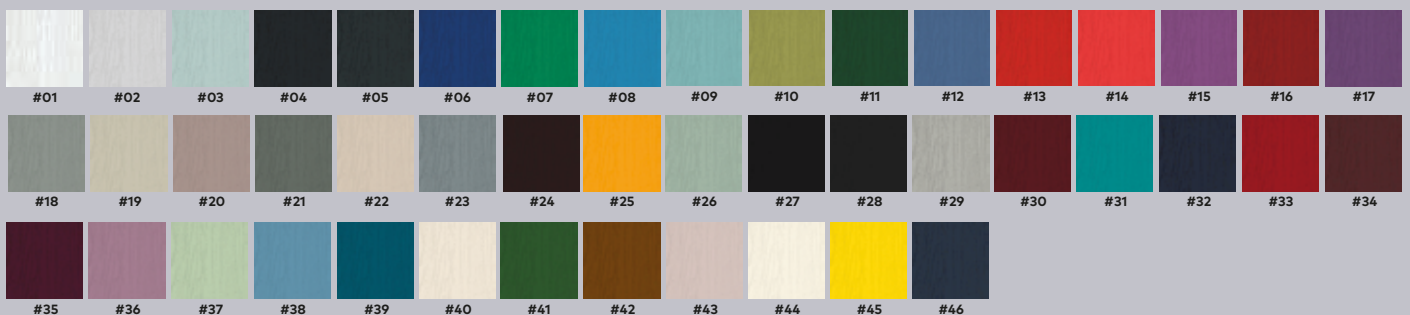

Sierra

Aspen

Lunna

Trieste

Obscure Glass

Clear
Stippolyte
Cotswold
Contora
Minster
Autumn
Everglade
Chantilly
Charcoal Sticks
Digital
Flemish
Florielle
Mayflower
Oak
Pelerine
Taffeta
Sycamore

Available Colours