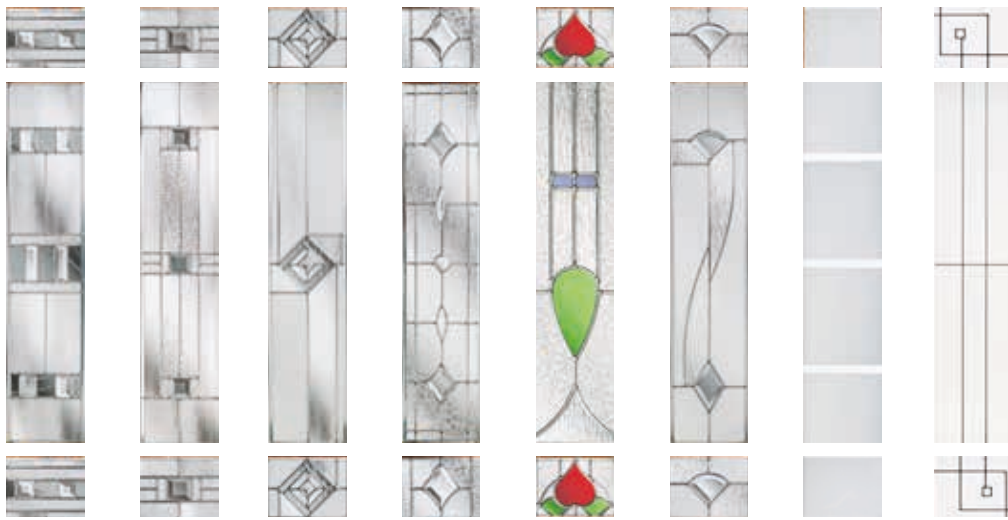

Savana

Aspen

Sierra

Valentia

Edwardian

Monza

Nevis

Matrix