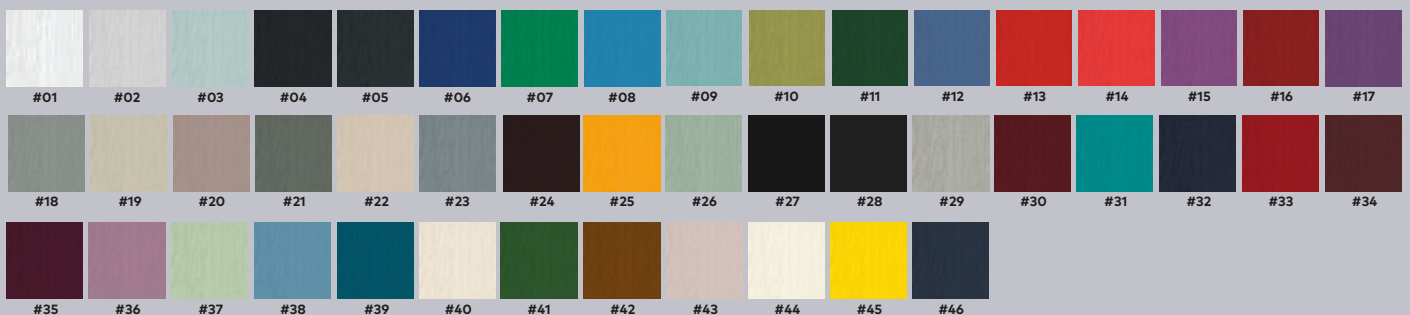

Available Colours

www.eygwindows.co.uk