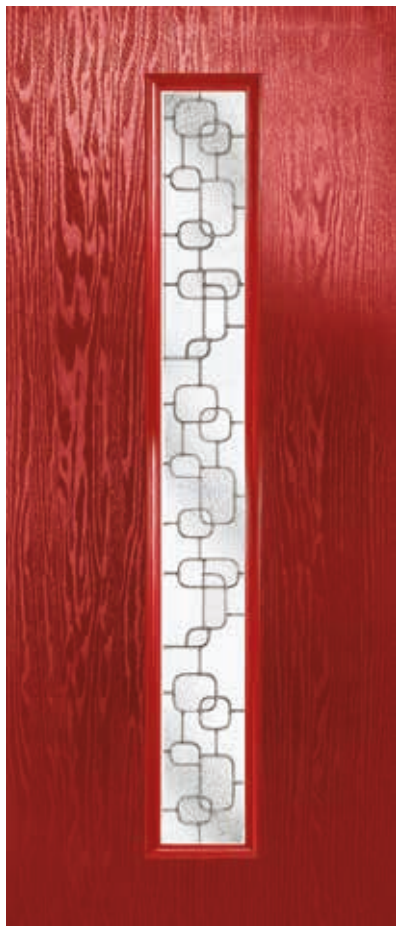

Clear
Satin
Stippolyte

DESIGN YOUR
DREAM HOME AT
DOOR-DESIGNER.CO.UK/EYG

Available Colours

www.eygwindows.co.uk

ESPRIT

ESC12

*Glass panels
available in central,
left & right position*

Glazing options