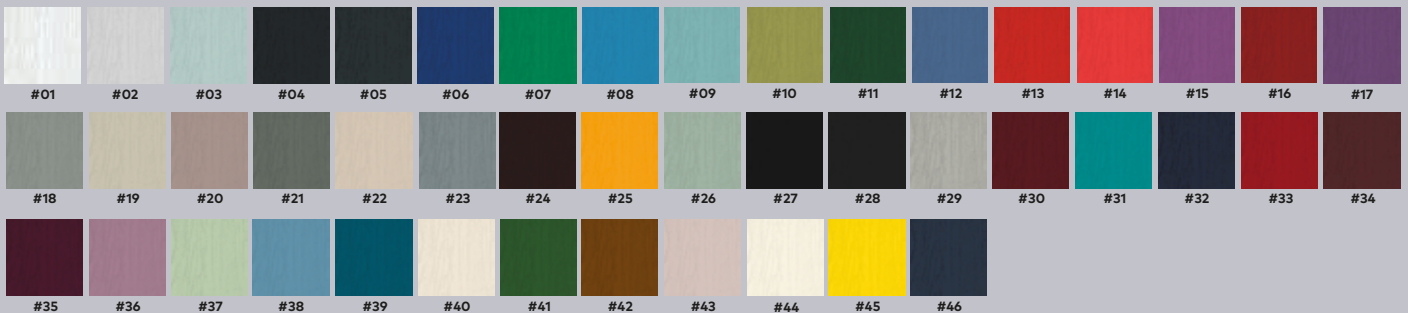

Available Colours