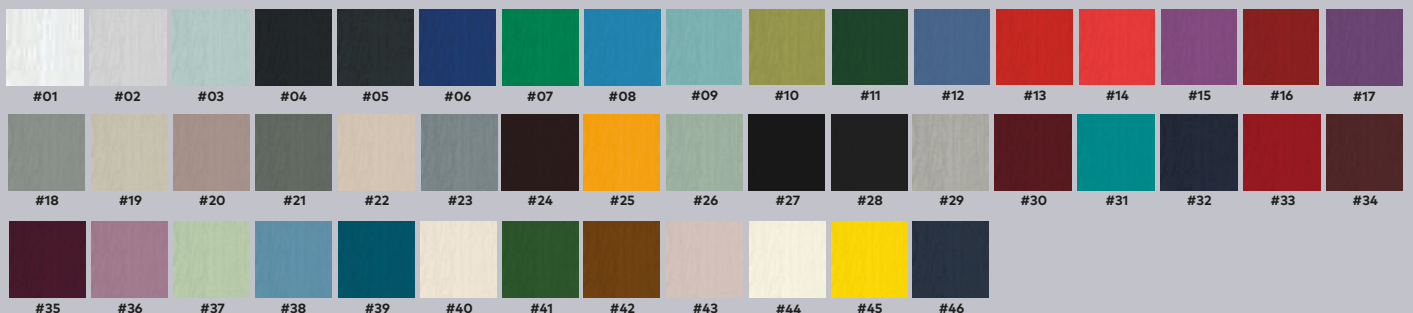

Available Colours