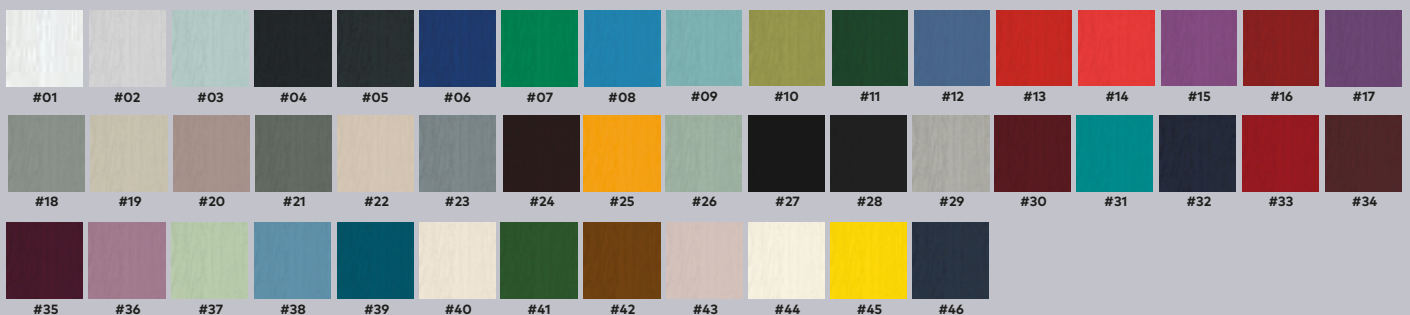

ESTEEM
ES10

Glazing options

Choose a glass pattern

Edwardian

Mini Blind

Kara Zinc

Obscure Glass

- Clear
- Stippolyte
- Cotswold
- Autumn
- Everglade
- Chantilly
- Charcoal Sticks
- Digital
- Flemish
- Florielle
- Mayflower
- Oak
- Pelerine
- Taffeta
- Sycamore

DESIGN
YOUR
DREAM
HOME AT
DOOR-DESIGNER.CO.UK/EYG

Available Colours

www.eygwindows.co.uk

ELEGANCE

EL01

Glazing options

Choose a glass pattern

Obscure Glass