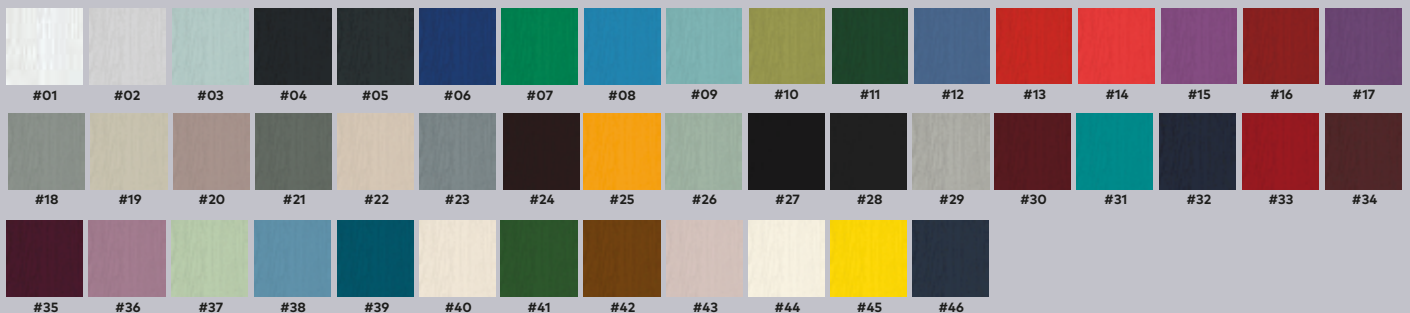

Glacier

Breeze

Obscure Glass

Clear
Satin
Stippolyte

DESIGN YOUR
DREAM HOME AT
DOOR-DESIGNER.CO.UK/EYG

Available Colours

www.eygwindows.co.uk

ESPRIT

Available Colours

COLOUR RANGE

Interior & Exterior

#01 	#02 	#03 	#04 	#05 	#06 	#07 	#08 
White	Light Grey	Duck Egg	Black Grey	Anthracite Grey	Ultramarine Blue	Traffic Green	Sky Blue
#09 	#10 	#11 	#12 	#13 	#14 	#15 	#16 
Pastel Turquoise	Olive Yellow	Green	Distant Blue	Vermilion	Traffic Red	Signal Violet	Red
#17 	#18 	#19 	#20 	#21 	#22 	#23 	#24 
Blue Lilac	Traffic Grey A	Silk Grey	Sable	Mouse Grey	Honey Beige	Silver Grey	Distinction Oak Brown
#25 	#26 	#27 	#28 	#29 	#30 	#31 	#32 
Dahlia Yellow	Chartwell	Black	Black Brown	Agate Grey	Wine Red	Turquoise Blue	Steel Blue
#33 	#34 	#35 	#36 	#37 	#38 	#39 	#40 
Ruby Red	Rosewood	Purple Violet	Pastel Violet	Pastel Green	Pastel Blue	Azure Blue	Magnolia
#41 	#42 	#43 	#44 	#45 	#46 		
Leaf Green	Gold Oak	Dusty Pink	Cream	Colza Yellow	Blue		