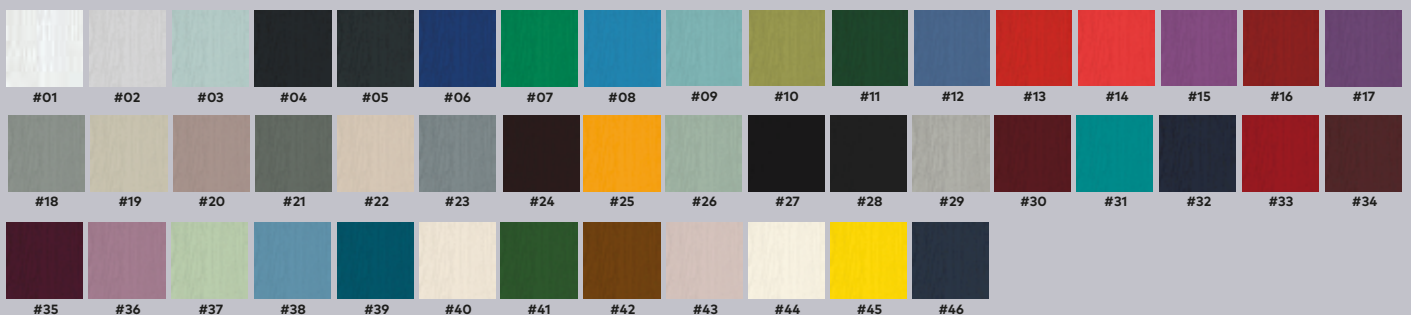

Available Colours

www.eygwindows.co.uk

ESTEEM EYEBROW

ES04

Glazing options

Choose a glass pattern

Valentia

Kara
Zinc or Brass
Caming.