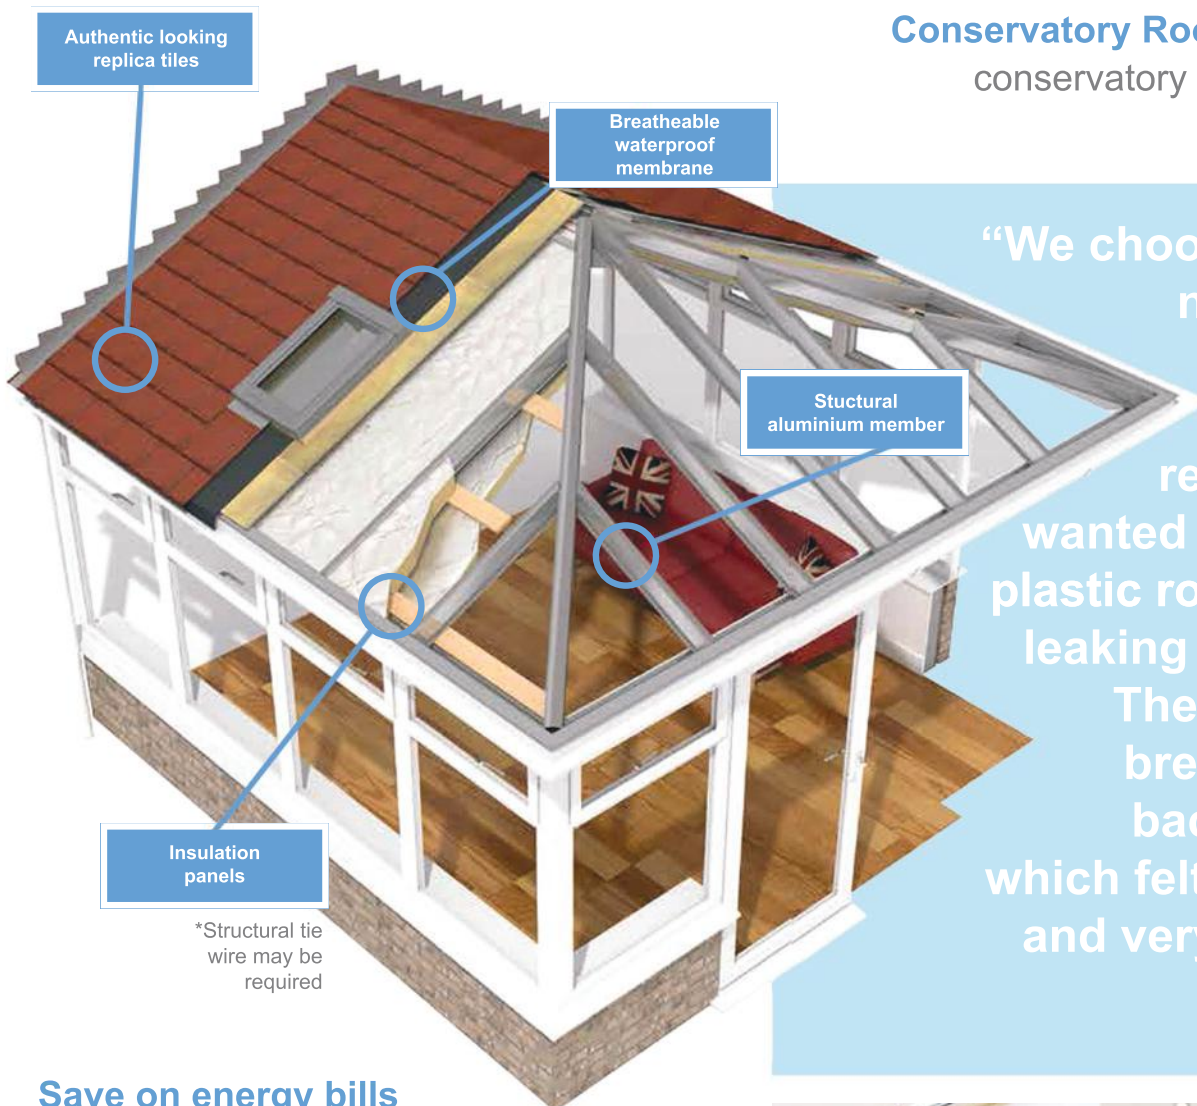

Create all year round spaces

Tiled conservatory roofs will turn tired conservatories into spaces which are useable all day, every day.

All-weather proof

Tried and tested for many years in the USA, Canada and Australia; the roof gives you complete peace of mind in extreme weather conditions.

Made to measure

You can be sure of a perfect fit every time when you buy a bespoke tiled conservatory roof from EYG.

CHOICE COLOURS & MATERIALS

Steel Tiles

Made from lightweight steel, available in a choice of colours.

TAPCO Range

0800 181 888

STYLISH & STRONG ROOFING SYSTEM

See what a difference an **EYG Tiled Conservatory Roof** can make to your conservatory both inside and out.

“We choose EYG as we needed help to secure building regulations and wanted rid of existing plastic roof, which was leaking and draughty. The roof instantly breathed new life back into a room which felt a bit unloved and very underused.”

Reduced noise and glare

Glass and polycarbonate roofs produce glare in direct sunlight and become noisy during rain or hail showers. **EYG conservatory tiled roof** dramatically reduces these issues so you can use your space undisturbed.