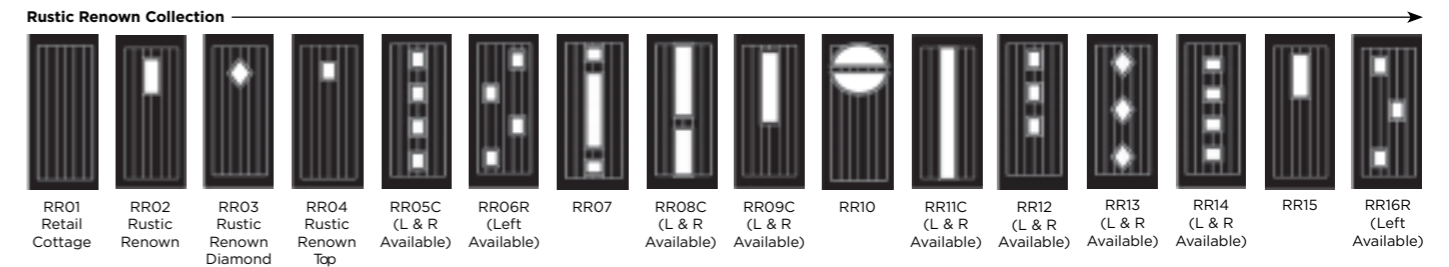

Full Door Range

Thumbnails are intended as guidance, and are for illustration purposes only. EYG reserve the right to alter and remove door styles and specifications without prior notice. Colours shown should be used for guidance only as the limitations in the printing process may mean that colours vary from those illustrated. Hardware shown is for guidance only and may vary from that illustrated.

a door for every home