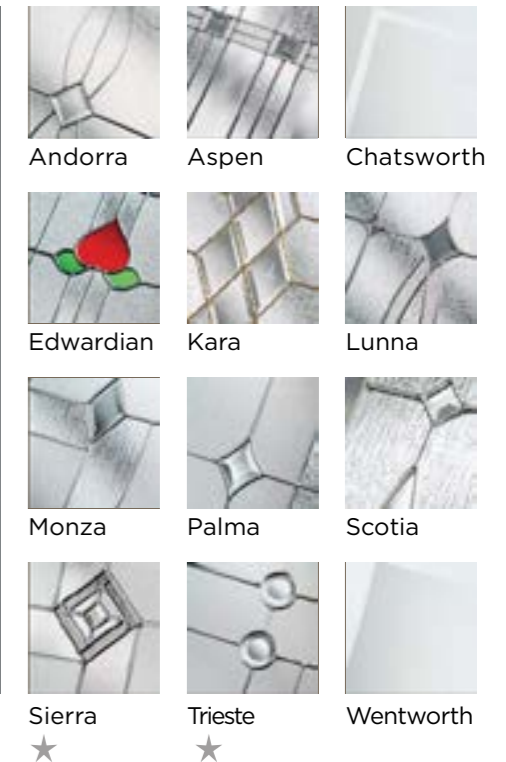

Head to
eyg.door-designer.co.uk

to design your ideal door!

★Sierra, Trieste, Bloom, Matrix and Eclipse, available while stocks last.
Colours shown should be used for guidance only as the limitations in the printing process may mean that colours vary from those illustrated.
Hardware shown is for guidance only and may vary from that illustrated. † Kara colour available in Zinc only.