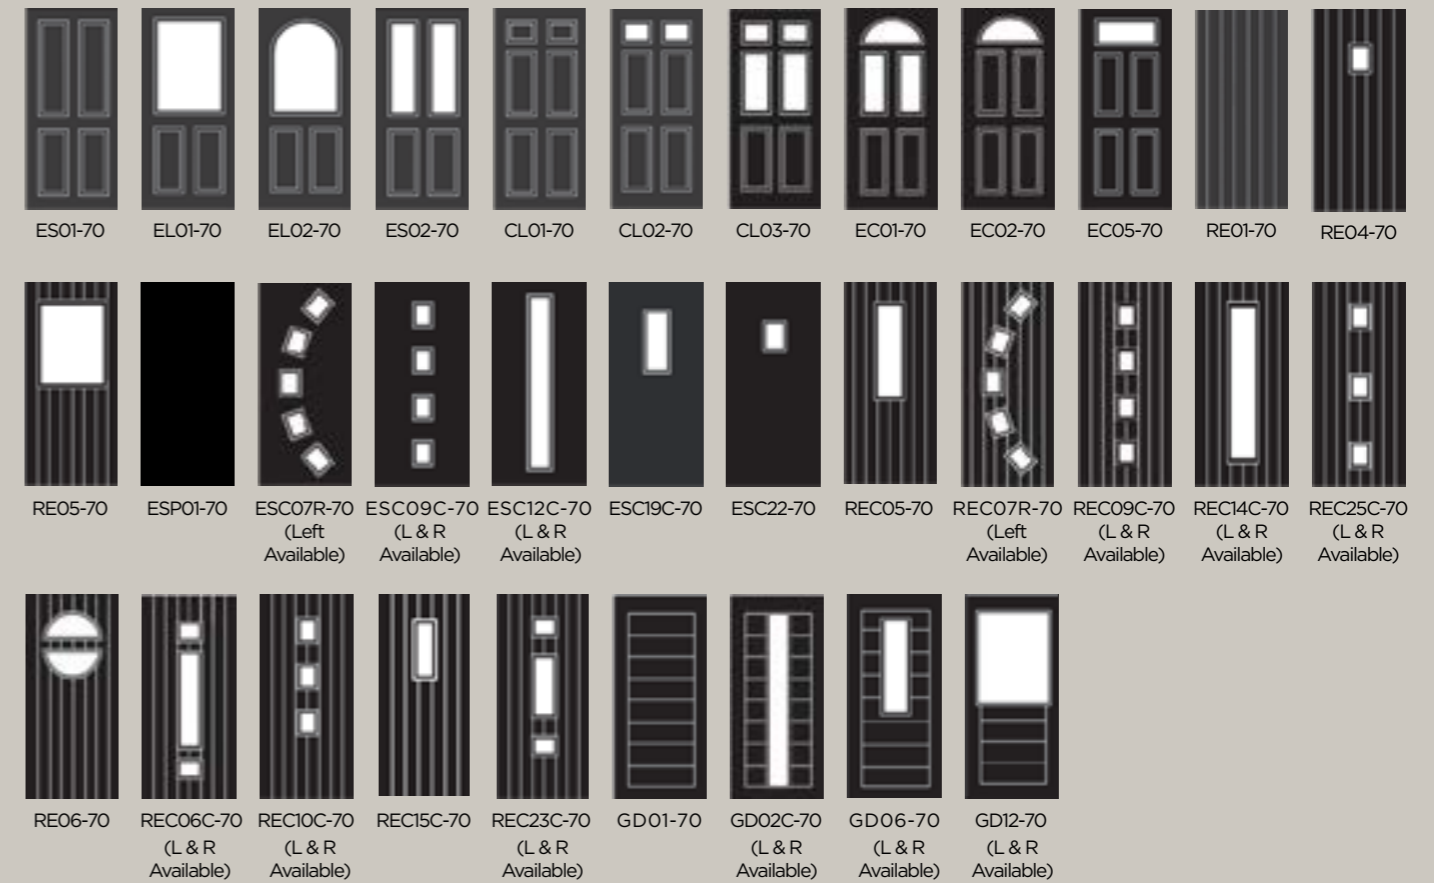

Extended range

Our Grandeur Collection now includes an extended range of 70mm door styles, offering more choice for your customers.

Our 50mm triple-glazed, laminated glass is available in our much-loved Kara Zinc, Kara Brass, Aspen, Edwardian and Monza styles, with new additions, Chatsworth and Wentworth styles now available.