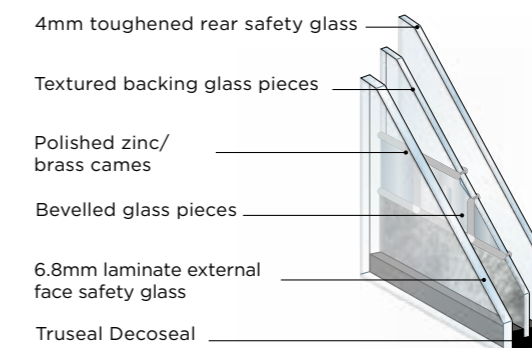

Decorative Glass Features and benefits:

- Decorative triple glazing
- Obscure double glazing
- The decorative centre pane of the triple glazed unit is sealed within the unit therefore, it is protected from dust and weathering and easy to clean
- 6.8mm glass laminated as standard
- 50mm units available for 70mm doors
- Glass patterns may vary
- Slight bubbles, lines and surface imperfections are all characteristics of glass. They are not to be considered as defects as they add character to decorative glass.

Triple glazed decorative glass diagram

Diagram represents a typical make up of our triple glazed glass. Please contact us for further info

eyg.door-designer.co.uk

nxt-gen patent approved. Door and glass colours shown in this brochure should be used for guidance only as the limitations in photographic and printing processes may mean that colours of products vary from those illustrated. All doors are provided with white internal skins as standard. Bespoke coloured doors can be painted on one or both sides. All information in this publication is provided for guidance only and is given in good faith. EYG reserve the right to alter specifications without prior notice. Reproduction of this brochure in whole or part is strictly forbidden without prior written consent. All images are for illustration purposes only. Published by EYG January 2026 V08. Copyright © EYG 2026.