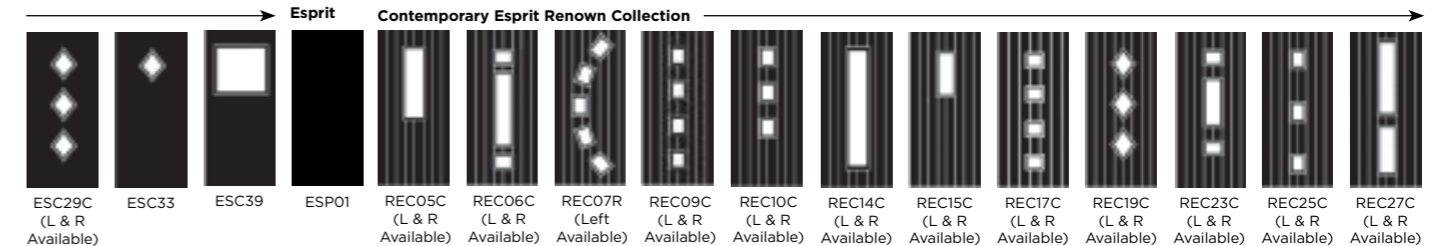

Full Door Range

Thumbnails are intended as guidance, and are for illustration purposes only. EYG reserve the right to alter and remove door styles and specifications without prior notice. Colours shown should be used for guidance only as the limitations in the printing process may mean that colours vary from those illustrated. Hardware shown is for guidance only and may vary from that illustrated.

a door for every home