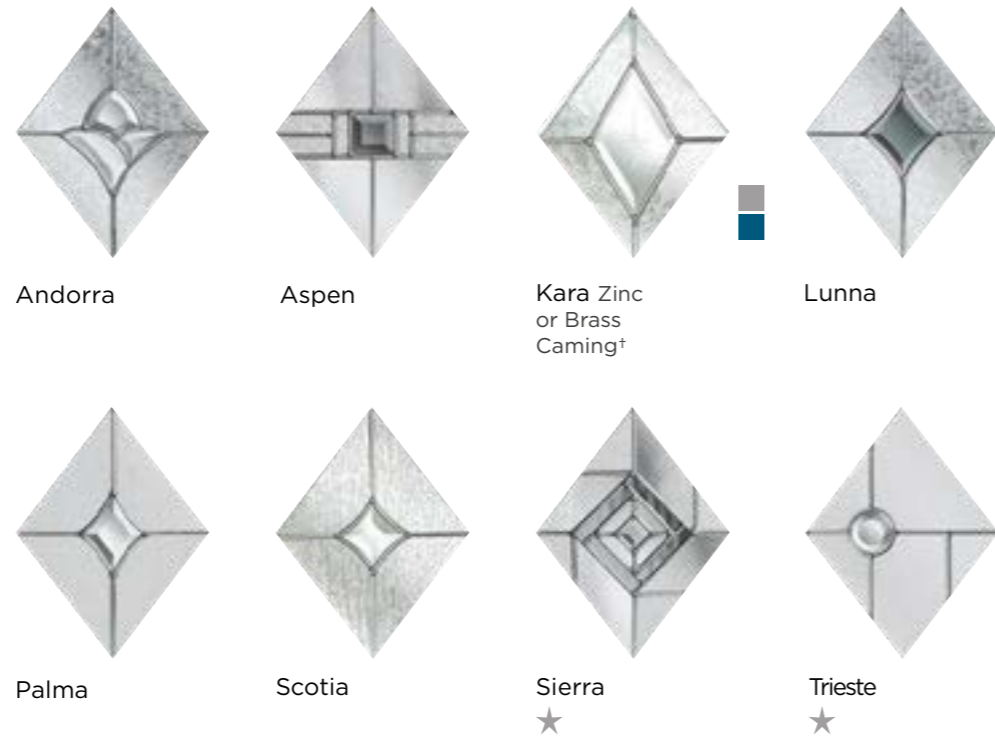

What makes our door exceptional?

- Excellent thermal efficiency
- Incomparable security features
- Low maintenance
- Excellent weatherproofing
- Superb sound insulation
- Stunning aesthetics
- Remarkable durability

Main image (right):
Buckingham Grey with
Andorra glass