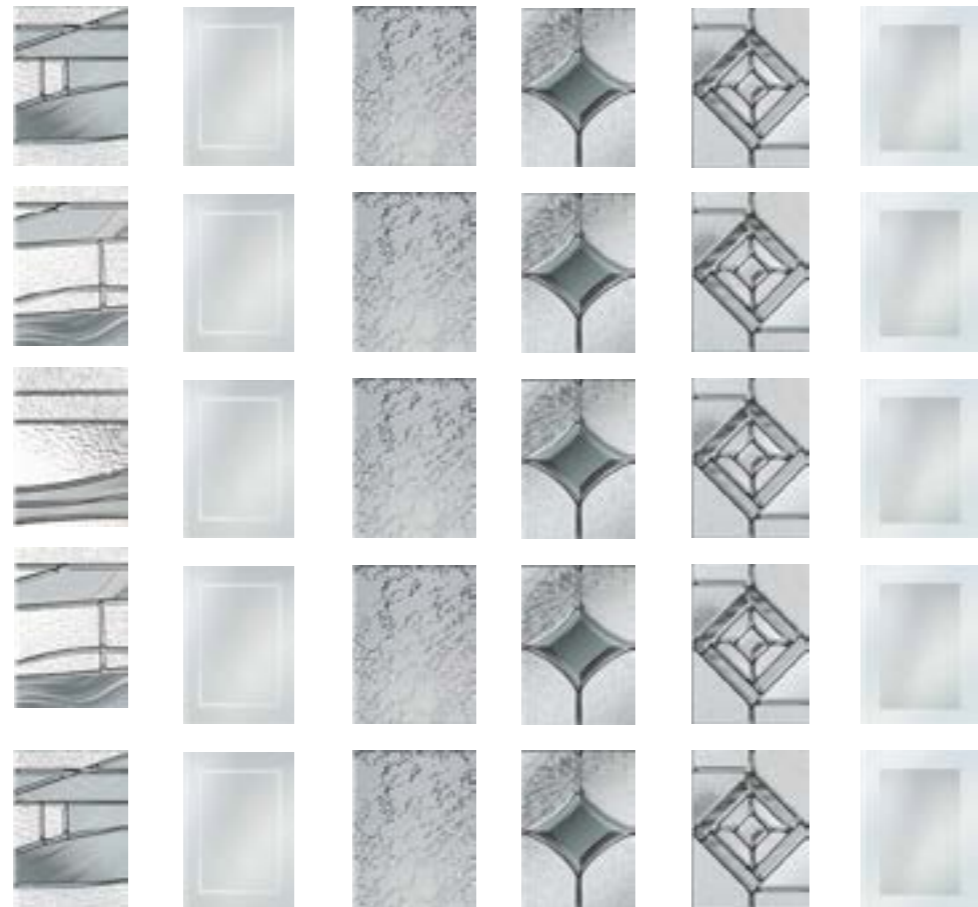

Breeze   Chatsworth Glacier   Lunna   Sierra
★   Wentworth