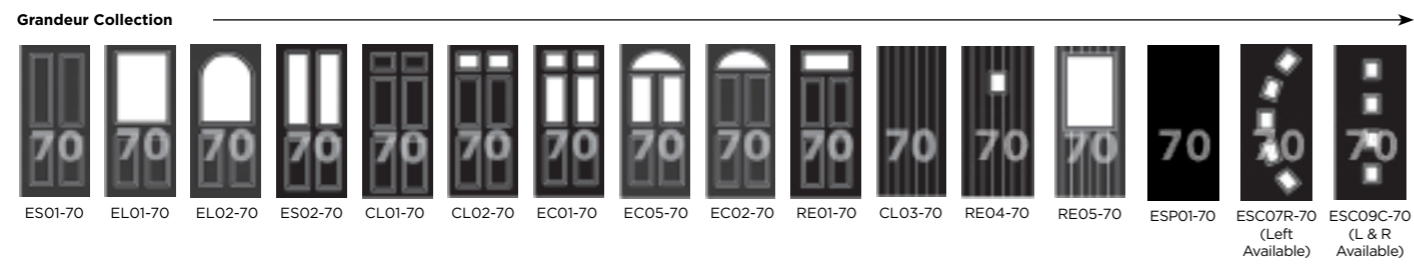

Full Door Range

Thumbnails are intended as guidance, and are for illustration purposes only. EYG reserve the right to alter and remove door styles and specifications without prior notice. Colours shown should be used for guidance only as the limitations in the printing process may mean that colours vary from those illustrated. Hardware shown is for guidance only and may vary from that illustrated.

a door for every home