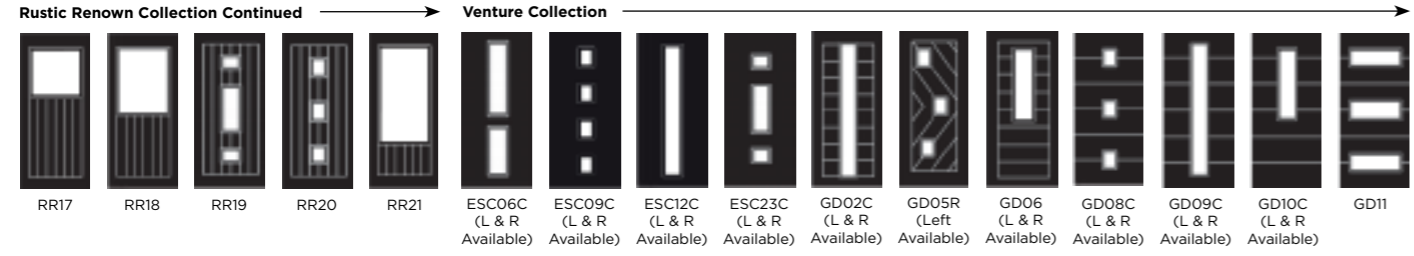

Full Door Range

Thumbnails are intended as guidance, and are for illustration purposes only. EYG reserve the right to alter and remove door styles and specifications without prior notice. Colours shown should be used for guidance only as the limitations in the printing process may mean that colours vary from those illustrated. Hardware shown is for guidance only and may vary from that illustrated.

a door for every home