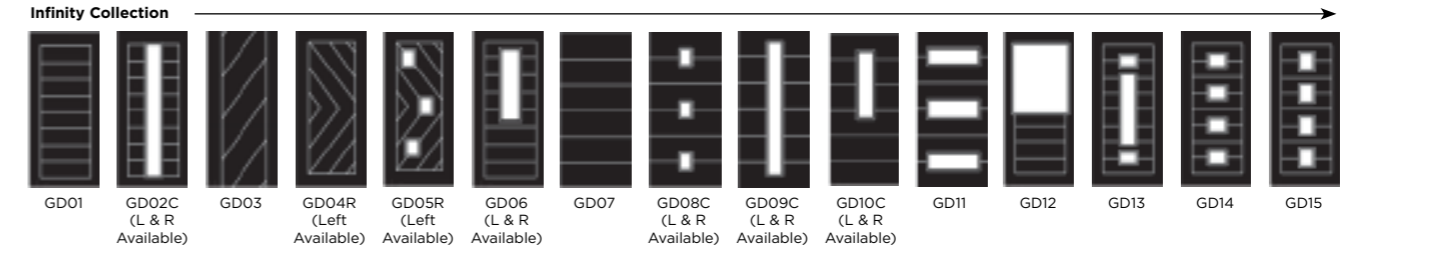

Full Door Range

Thumbnails are intended as guidance, and are for illustration purposes only. EYG reserve the right to alter and remove door styles and specifications without prior notice. Colours shown should be used for guidance only as the limitations in the printing process may mean that colours vary from those illustrated. Hardware shown is for guidance only and may vary from that illustrated.

a door for every home