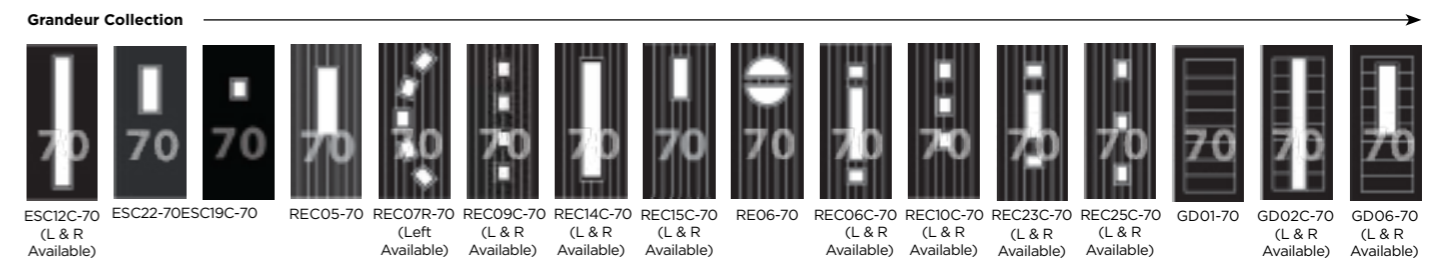

Full Door Range

Thumbnails are intended as guidance, and are for illustration purposes only. EYG reserve the right to alter and remove door styles and specifications without prior notice. Colours shown should be used for guidance only as the limitations in the printing process may mean that colours vary from those illustrated. Hardware shown is for guidance only and may vary from that illustrated.

a door for every home