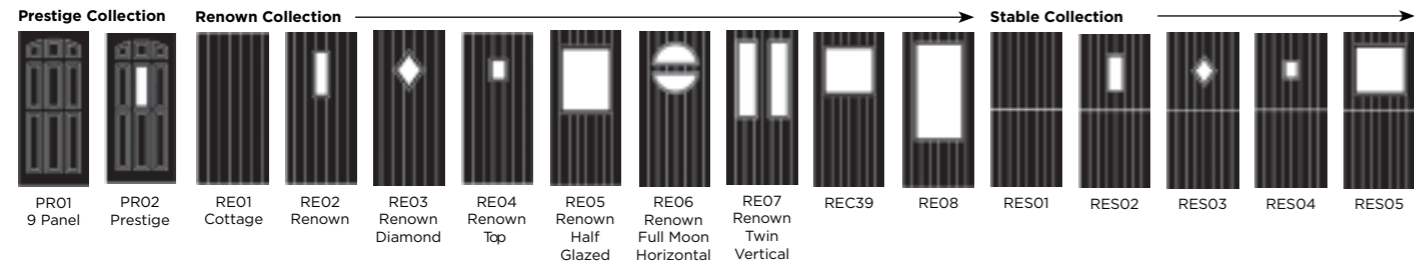

Full Door Range

Thumbnails are intended as guidance, and are for illustration purposes only. EYG reserve the right to alter and remove door styles and specifications without prior notice. Colours shown should be used for guidance only as the limitations in the printing process may mean that colours vary from those illustrated. Hardware shown is for guidance only and may vary from that illustrated.

a door for every home