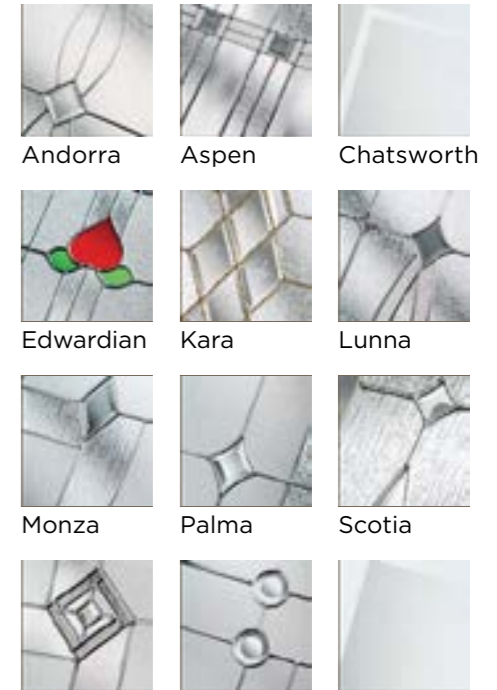

Andorra

Aspen

Chatsworth

Edwardian

Kara

Lunna

Monza

Palma

Scotia

Sierra

Trieste

Wentworth

Head to
eyg.door-designer.co.uk

for available glass styles
and configurations

★Sierra, Trieste, Bloom, Matrix and Eclipse, available while stocks last.
Colours shown should be used for guidance only as the limitations in the printing process may mean that colours vary from those illustrated.
Hardware shown is for guidance only and may vary from that illustrated. † Kara colour available in Zinc only.