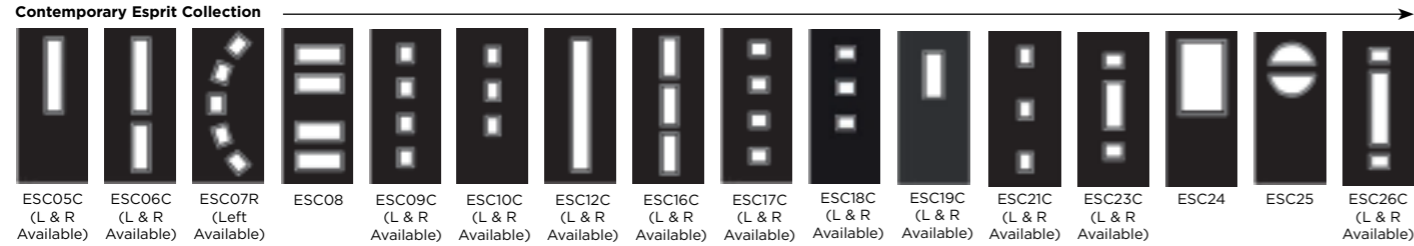

Full Door Range

Thumbnails are intended as guidance, and are for illustration purposes only. EYG reserve the right to alter and remove door styles and specifications without prior notice. Colours shown should be used for guidance only as the limitations in the printing process may mean that colours vary from those illustrated. Hardware shown is for guidance only and may vary from that illustrated.

a door for every home